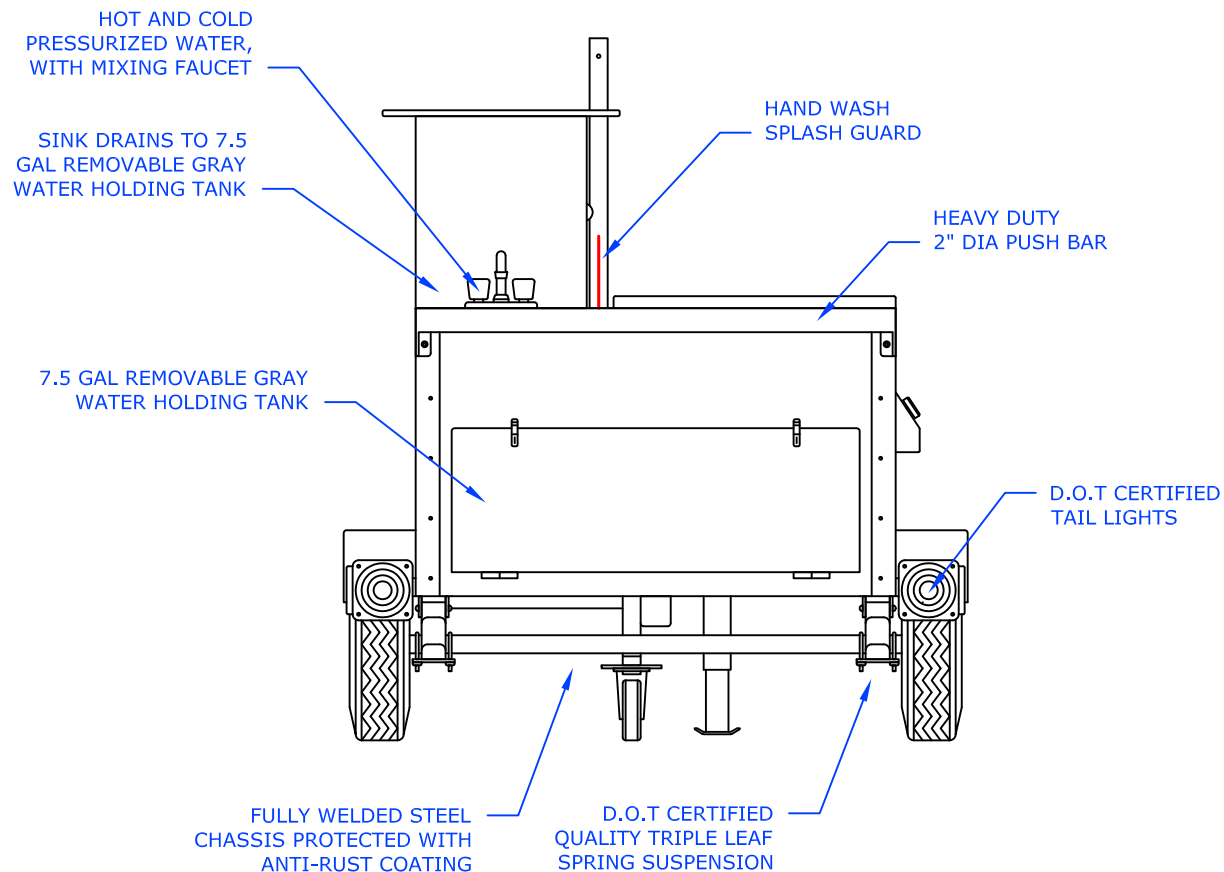

The Oceanside

Mobile Food Cart

DreamMaker HOT DOG CARTS

Home of the Ez-Lease - Call Today! **1.800.408.1802**

Model: OCEANSIDE-ST

Rear View - Features

DreamMakerHotDogCarts.com

Specifications subject to change without notice.
Call to verify critical specifications if required.