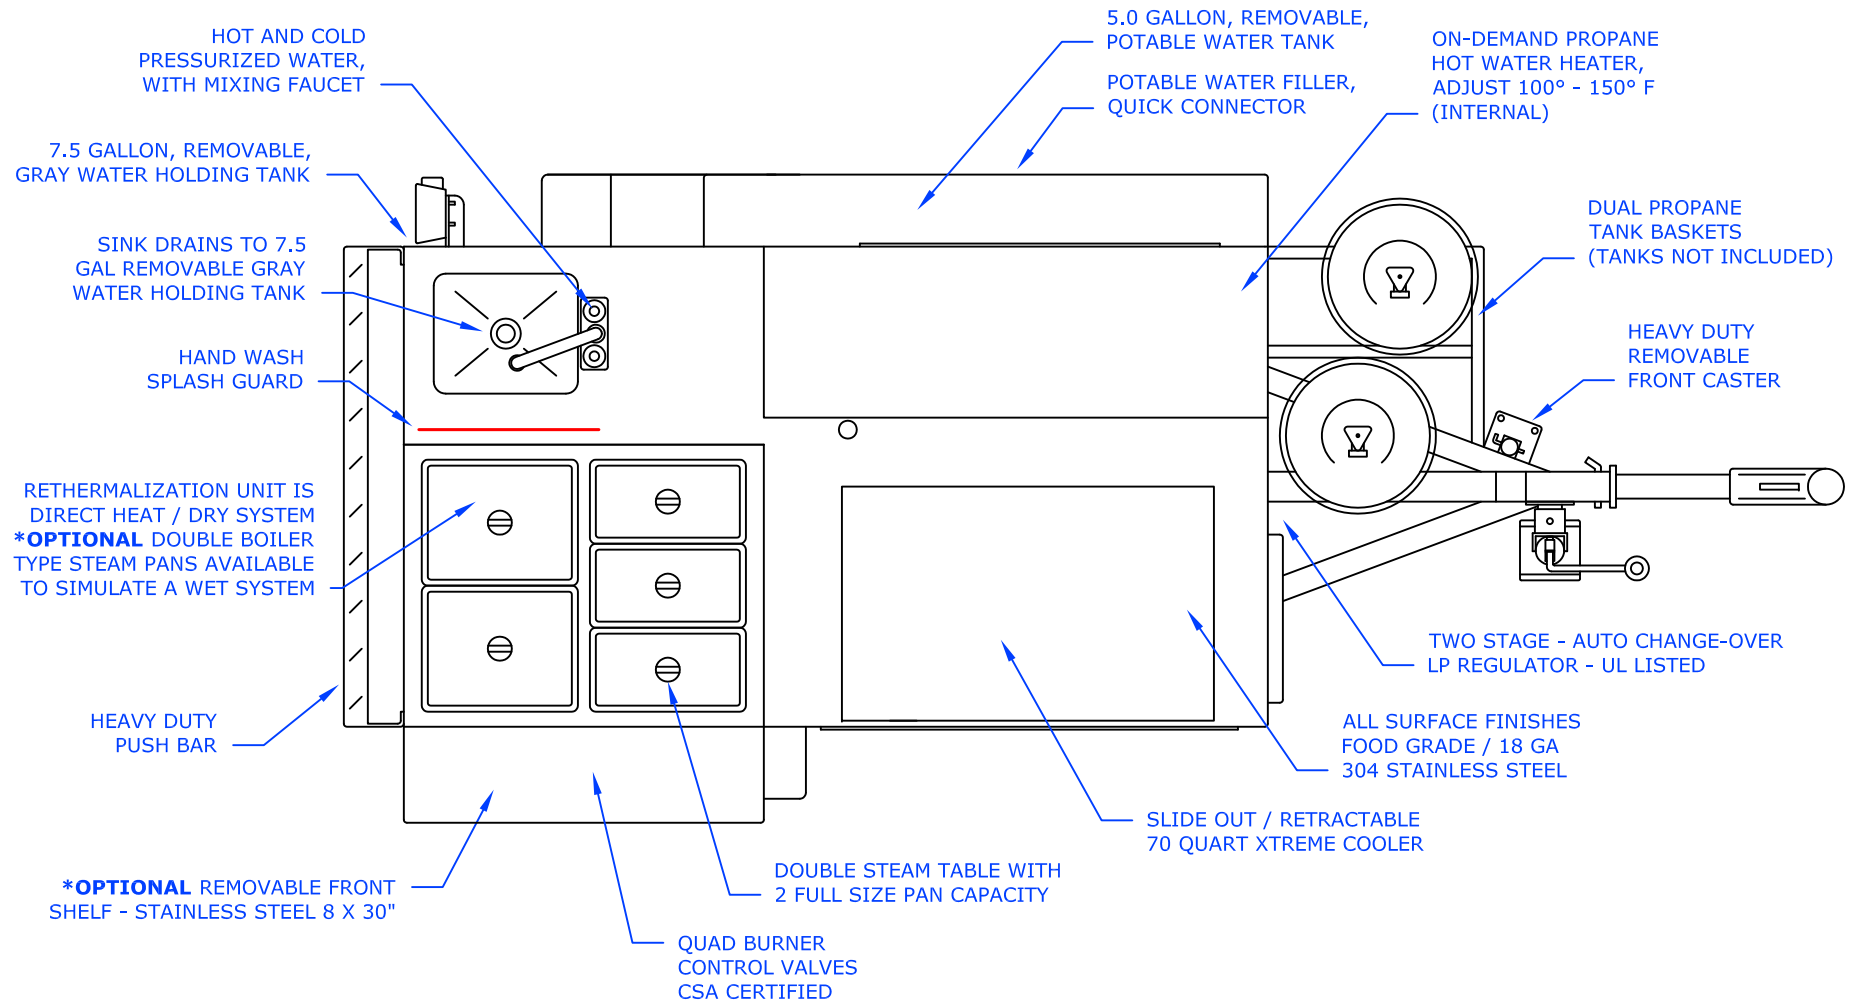

The Oceanside

Mobile Food Cart

DreamMaker HOT DOG CARTS

Home of the Ez-Lease - Call Today! **1.800.408.1802**

Model: OCEANSIDE-ST

Top View - Features

DreamMakerHotDogCarts.com

Specifications subject to change without notice.
Call to verify critical specifications if required.