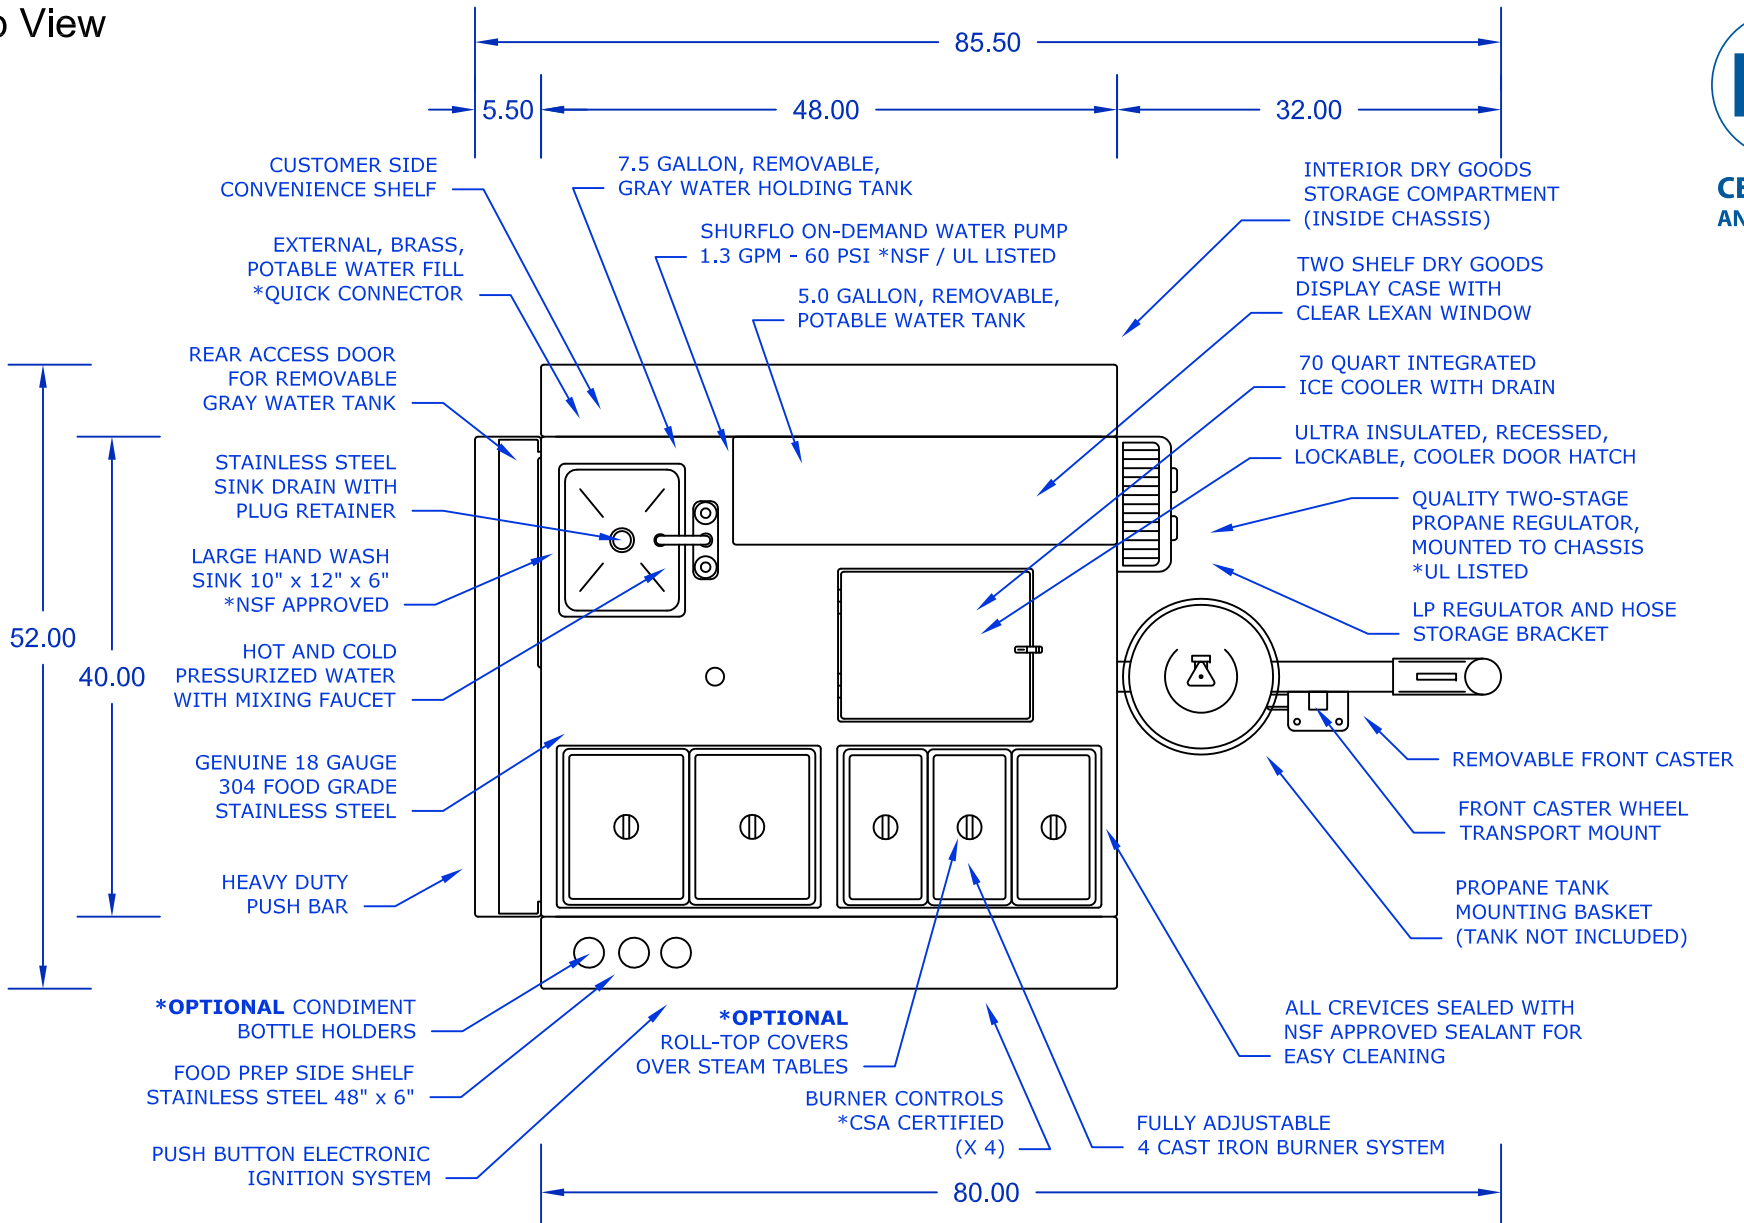

The Riverside Hot Dog Cart

DreamMaker HOT DOG CARTS

Model: RIVERSIDE-10 ANSI / NSF 59

Home of the Ez-Lease - Call Today! **1.800.408.1802**

Top View

CERTIFIED
ANSI / NSF 59