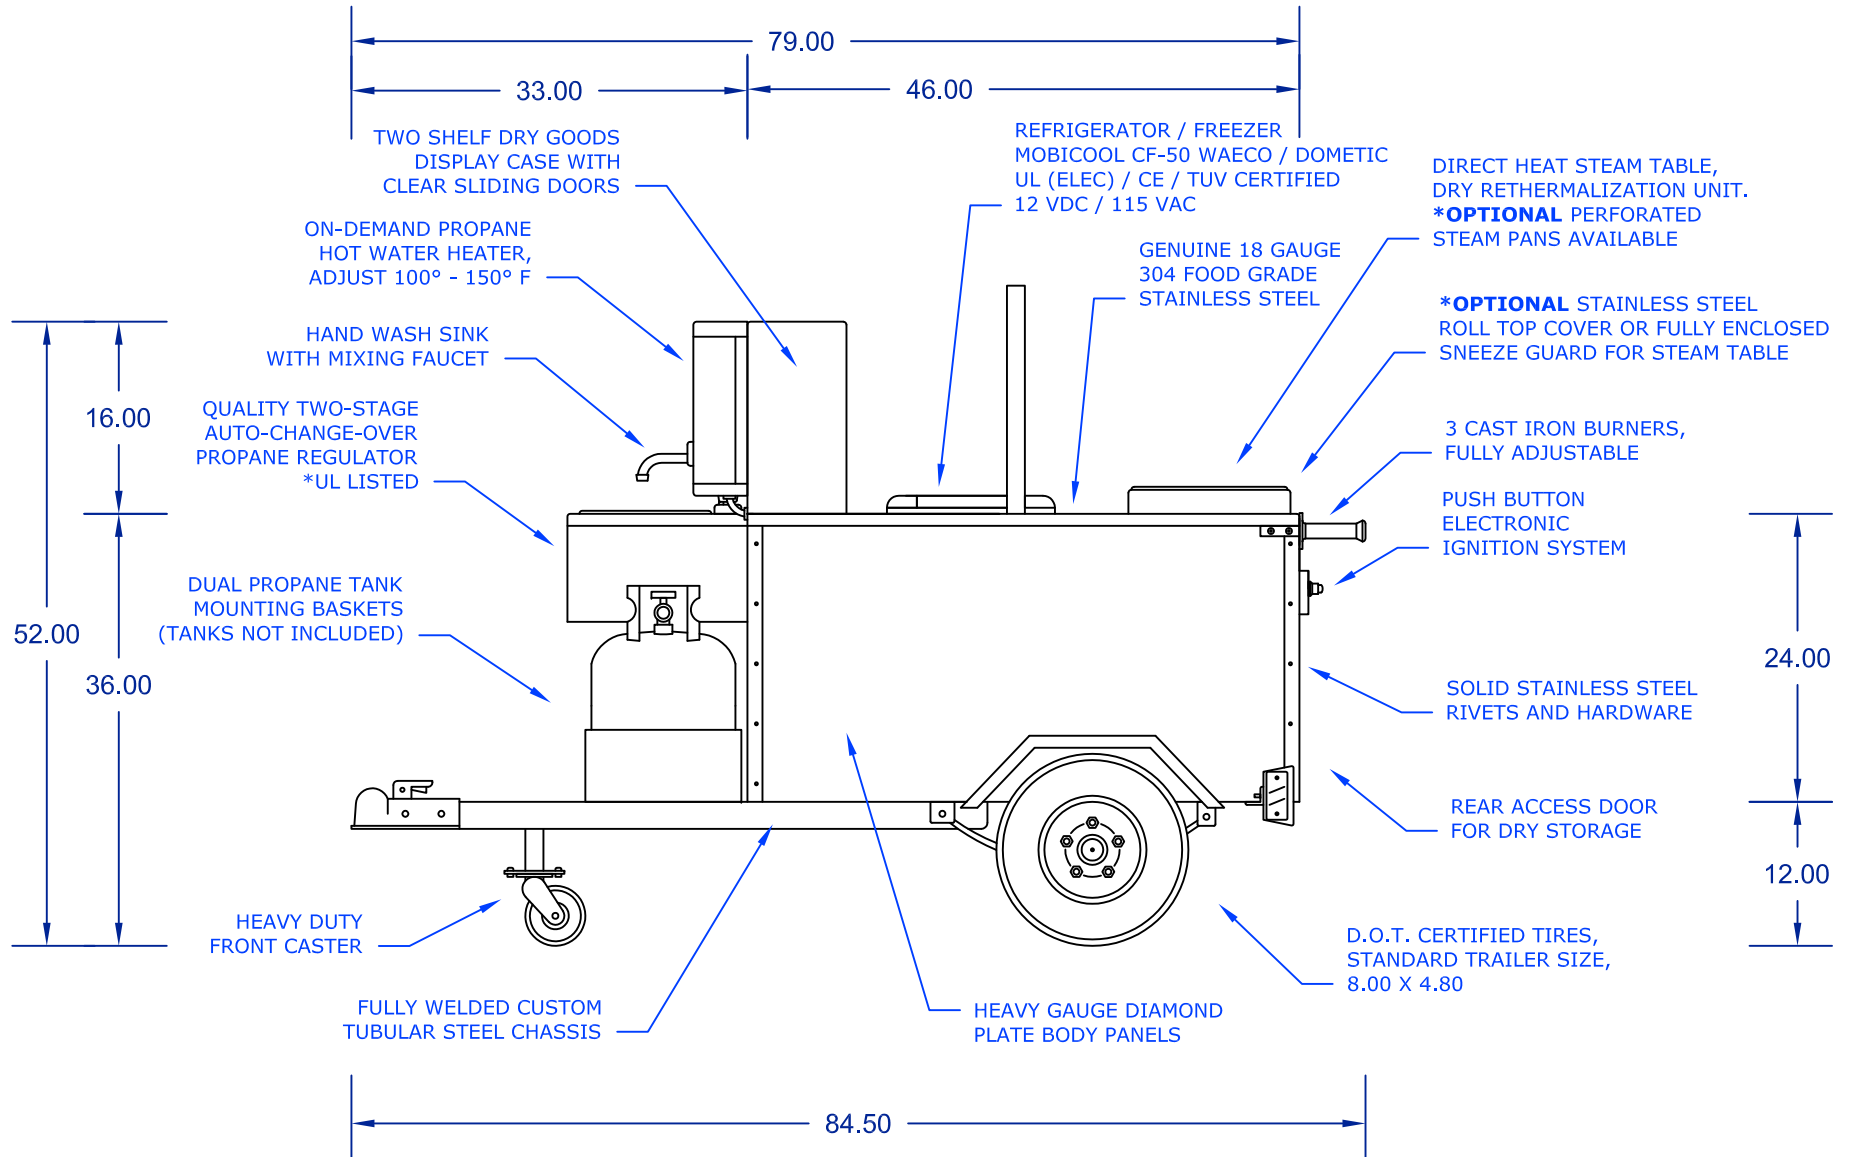

Model: VENTURA PRO

Home of the Ez-Lease - Call Today! **1.800.408.1802**

RIGHT SIDE VIEW

Ventura Pro Hot Dog Cart

Model: VENTURA PRO

DreamMaker HOT DOG CARTS

Home of the Ez-Lease - Call Today! **1.800.408.1802**

LEFT SIDE VIEW

REAR VIEW

Ventura Pro

Hot Dog Cart

DreamMaker HOT DOG CARTS

Model: VENTURA PRO

Home of the Ez-Lease - Call Today! **1.800.408.1802**

FRONT VIEW