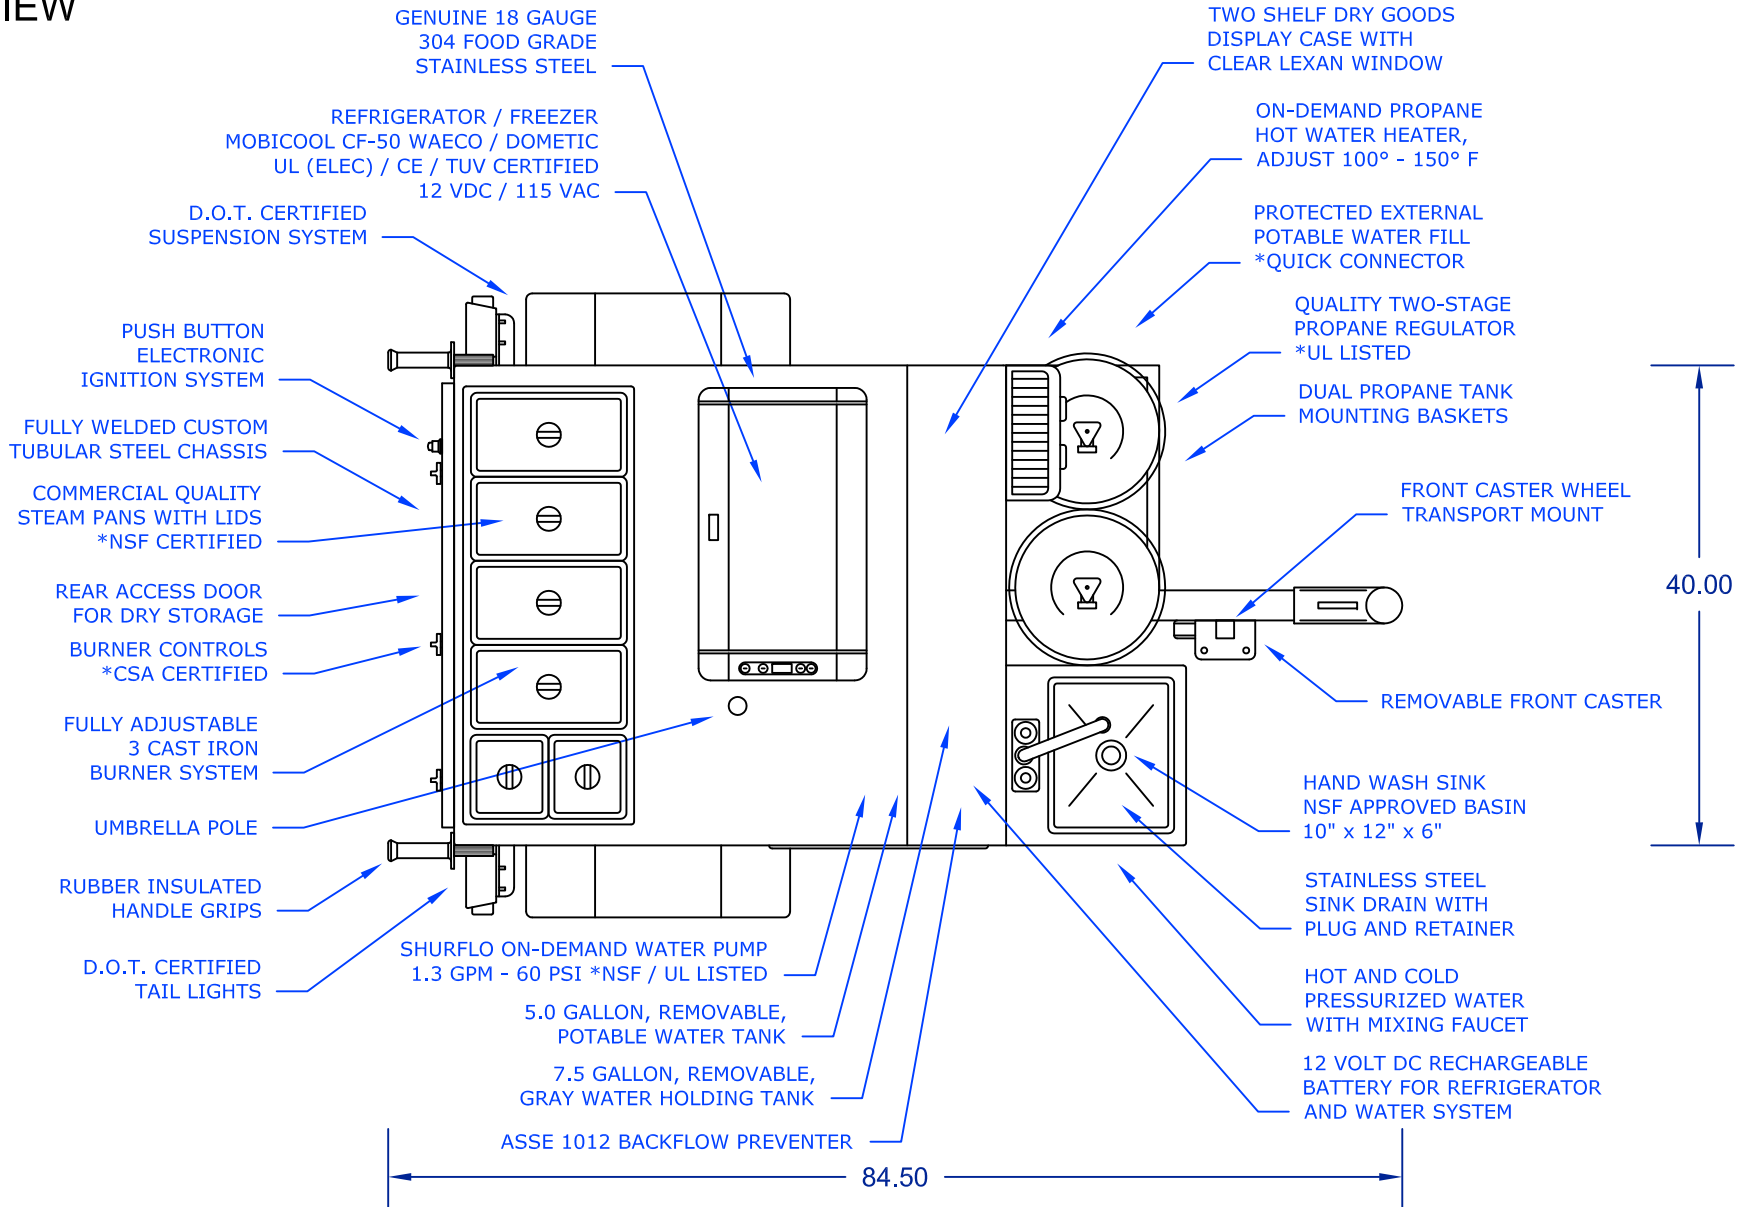

Ventura Pro Hot Dog Cart

Model: VENTURA PRO

DreamMaker HOT DOG CARTS

Home of the Ez-Lease - Call Today! **1.800.408.1802**

TOP VIEW