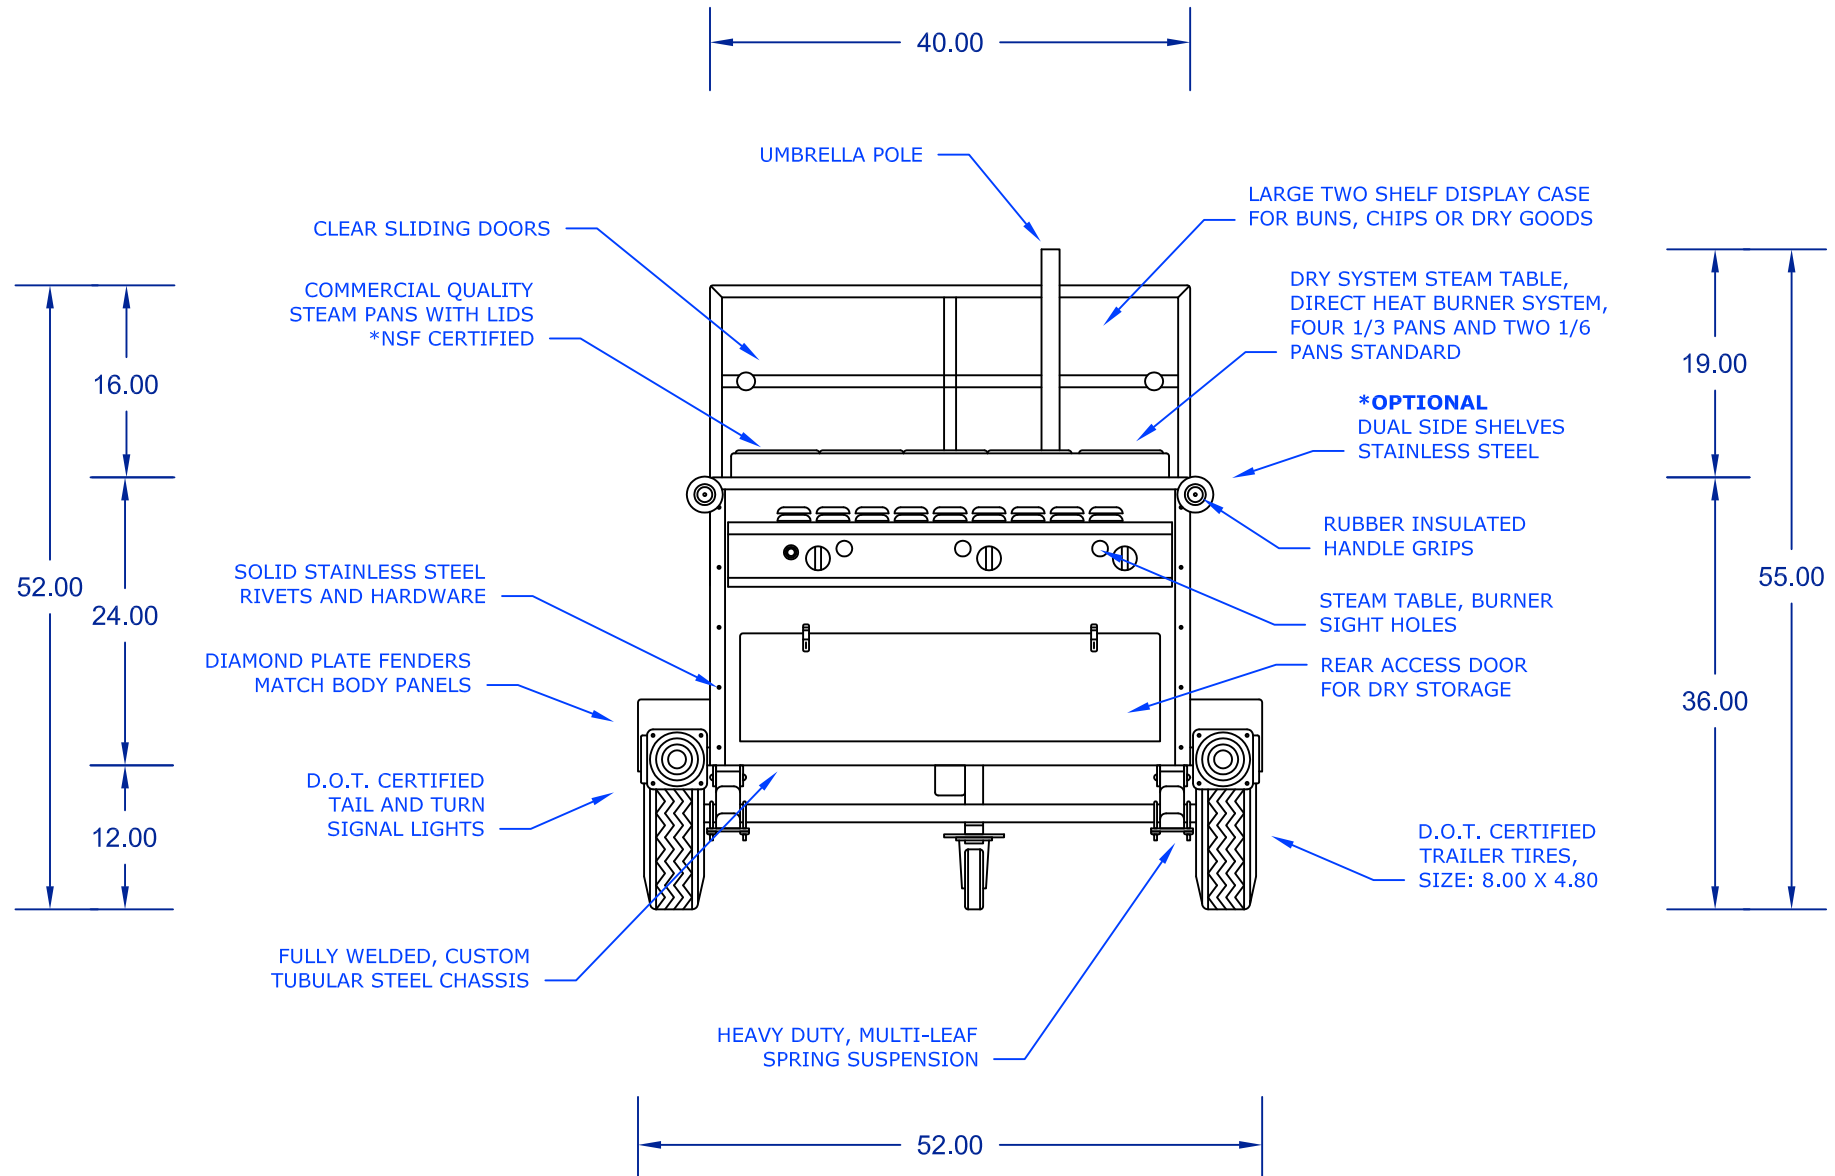

Model: VENTURA PRO

Home of the Ez-Lease - Call Today! **1.800.408.1802**

RIGHT SIDE VIEW

Ventura Pro Hot Dog Cart

Model: VENTURA PRO

DreamMaker HOT DOG CARTS

Home of the Ez-Lease - Call Today! **1.800.408.1802**

LEFT SIDE VIEW

REAR VIEW

Ventura Pro

Hot Dog Cart

DreamMaker HOT DOG CARTS

Model: VENTURA PRO

Home of the Ez-Lease - Call Today! **1.800.408.1802**

FRONT VIEW