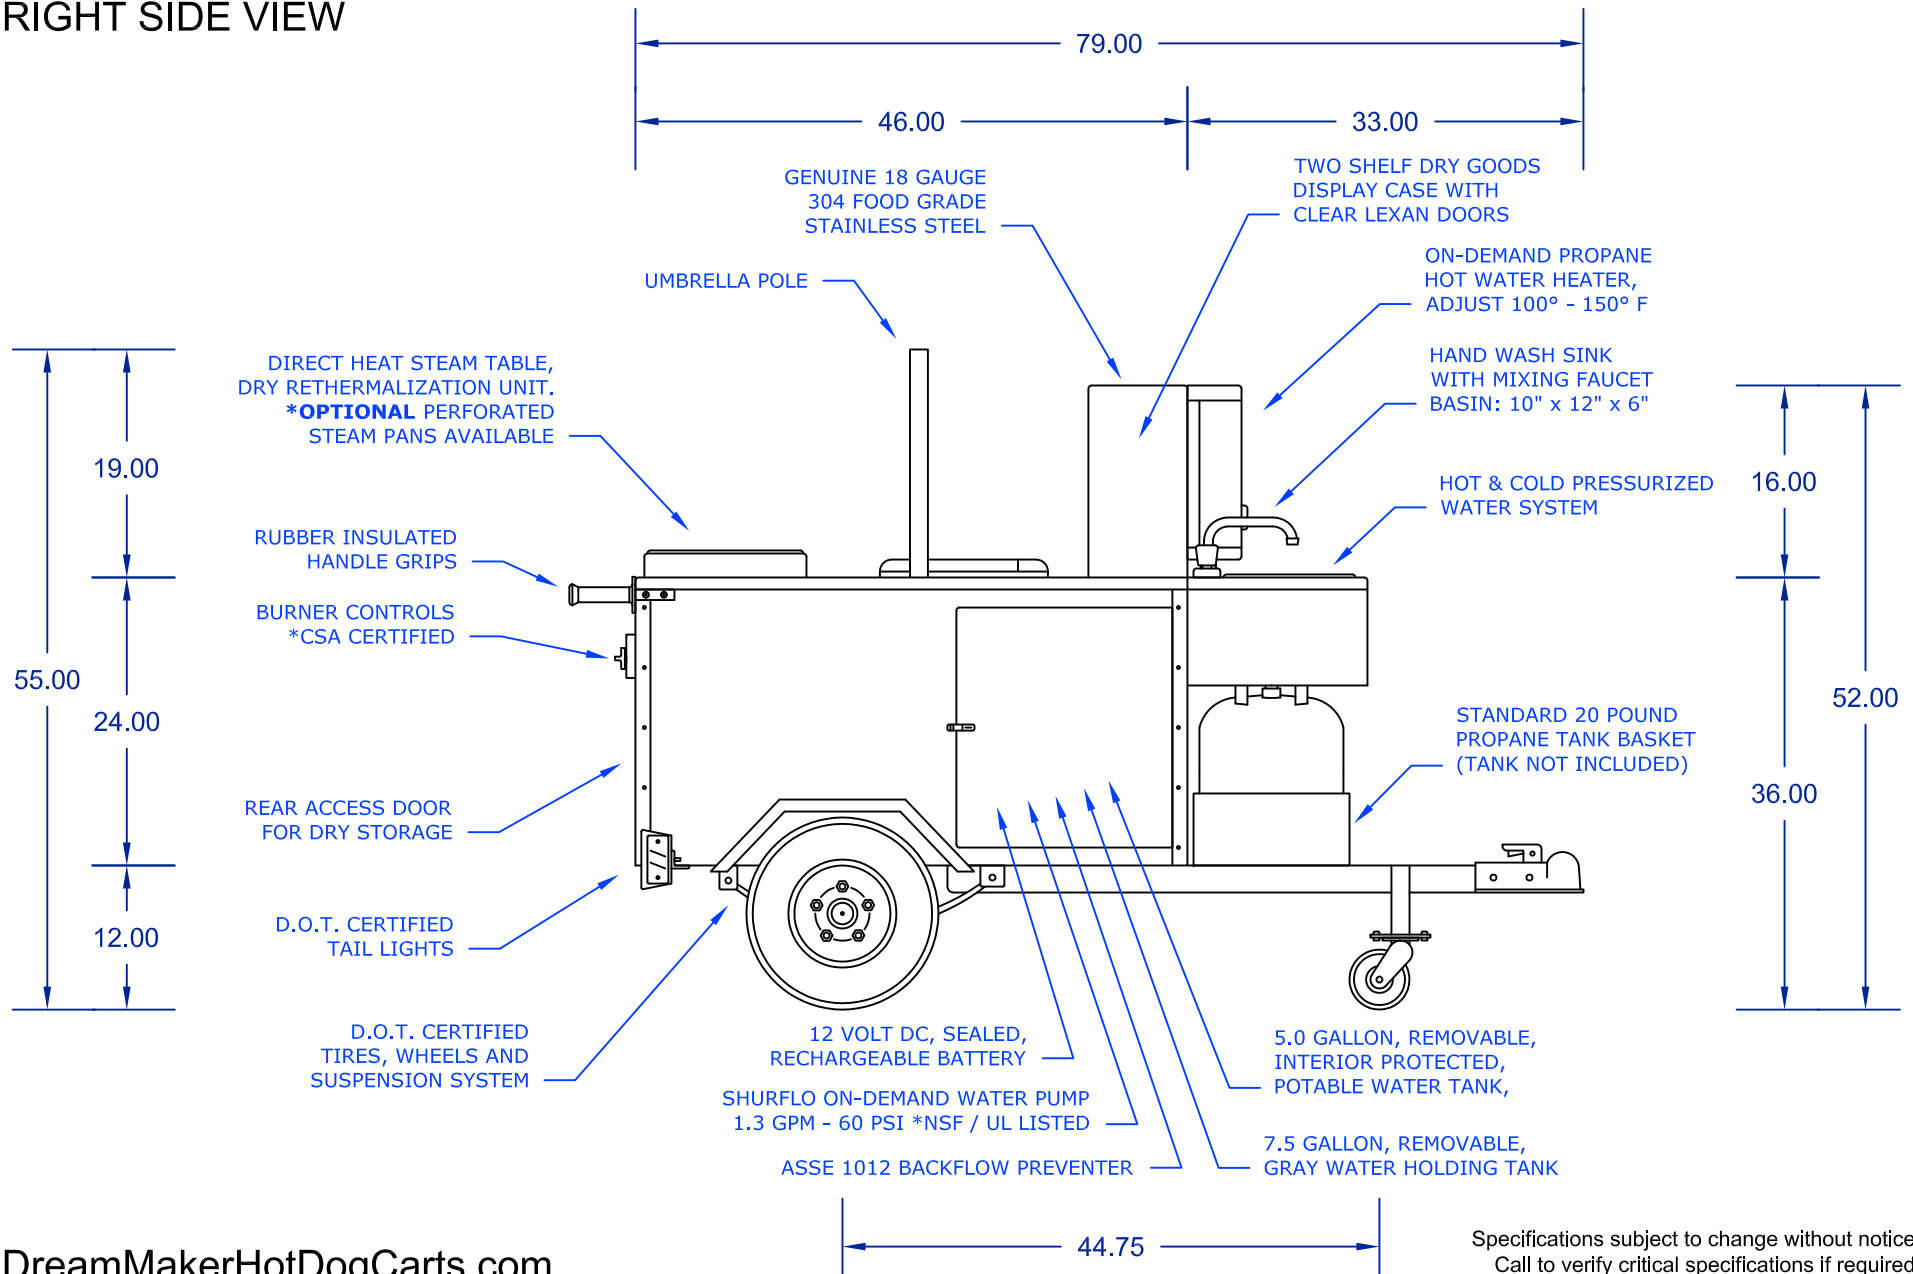

Ventura Pro Hot Dog Cart

Model: VENTURA PRO

DreamMaker HOT DOG CARTS

Home of the Ez-Lease - Call Today! **1.800.408.1802**

TOP VIEW

Ventura Pro

Hot Dog Cart

DreamMaker HOT DOG CARTS

Model: VENTURA PRO

Home of the Ez-Lease - Call Today! **1.800.408.1802**

RIGHT SIDE VIEW

Ventura Pro Hot Dog Cart

Model: VENTURA PRO

DreamMaker HOT DOG CARTS

Home of the Ez-Lease - Call Today! **1.800.408.1802**

LEFT SIDE VIEW

REAR VIEW

Ventura Pro

Hot Dog Cart

DreamMaker HOT DOG CARTS

Model: VENTURA PRO

Home of the Ez-Lease - Call Today! **1.800.408.1802**

FRONT VIEW