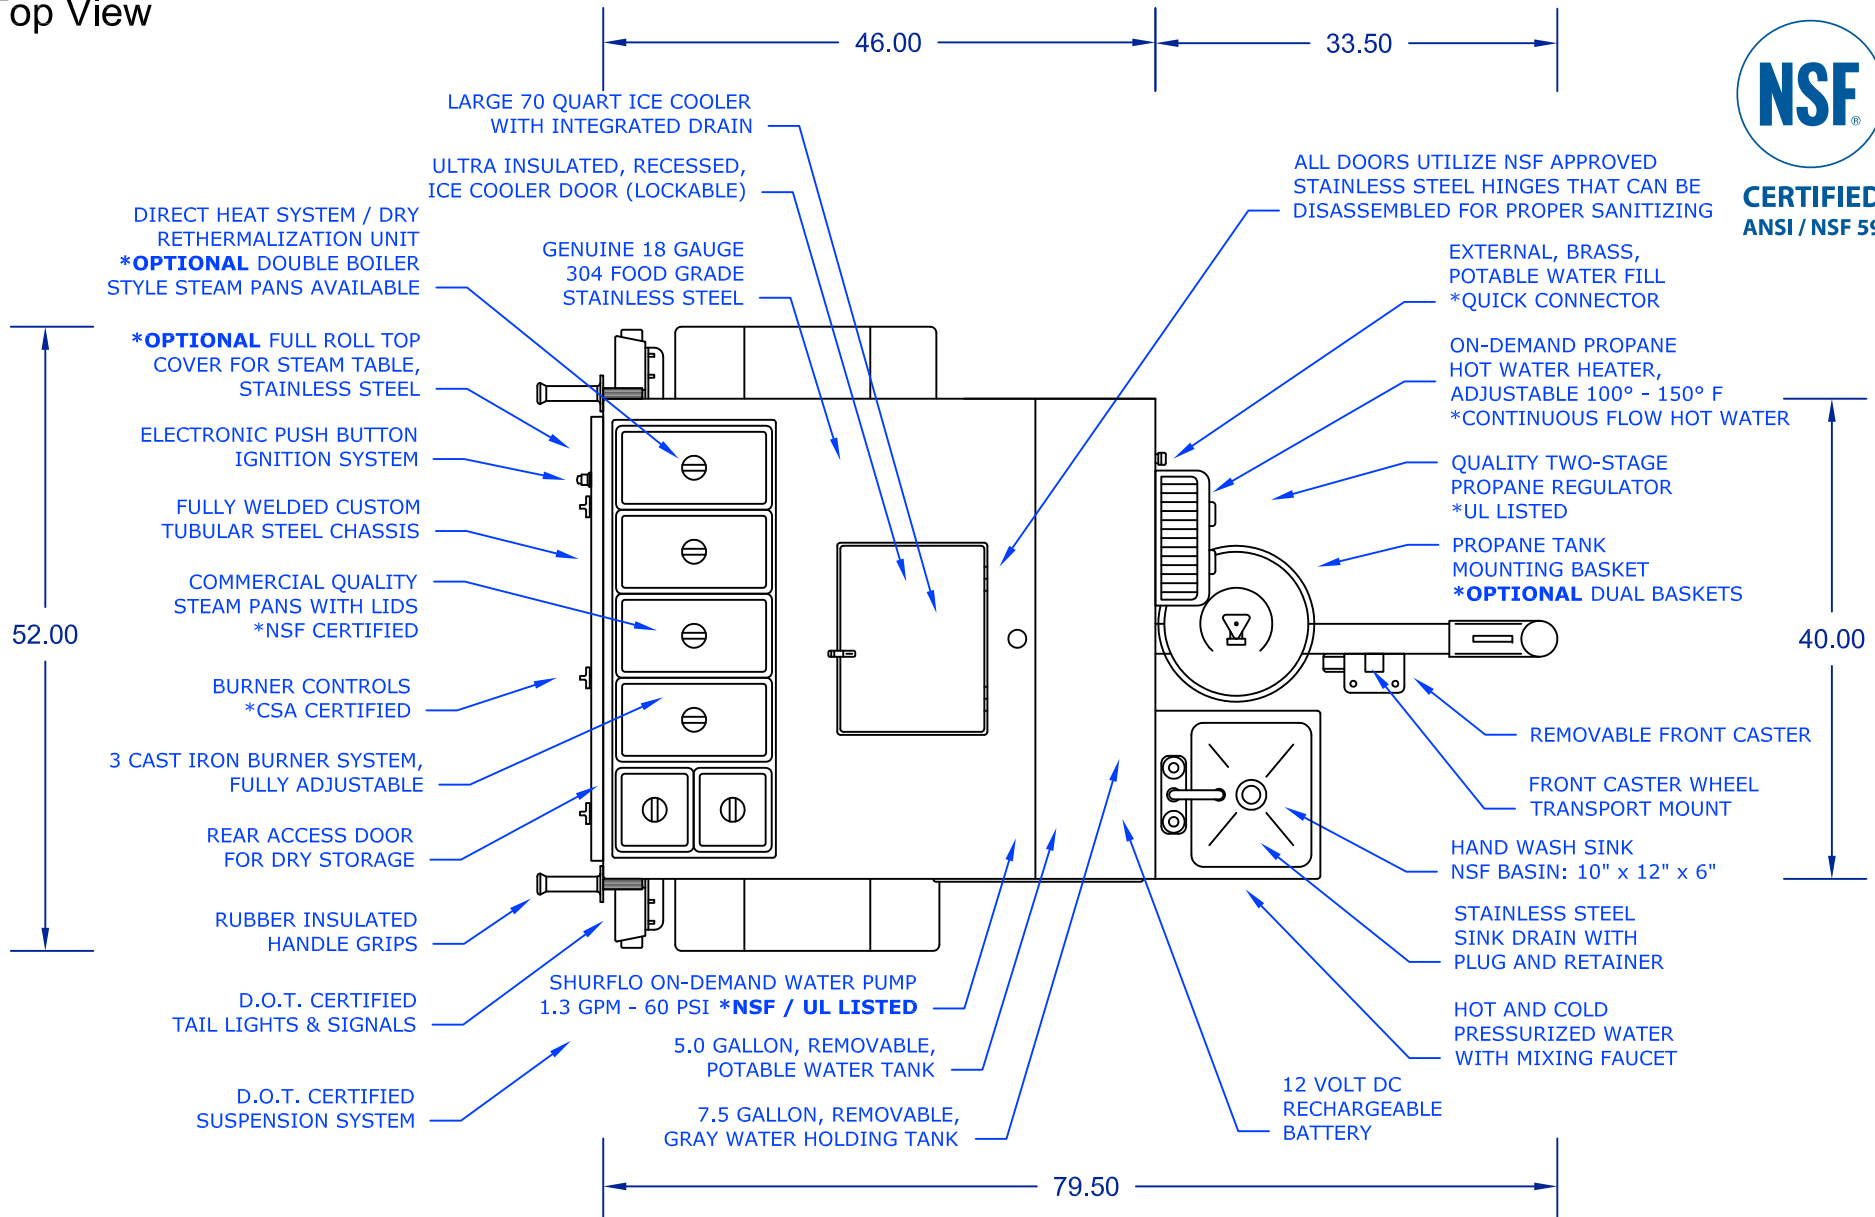

The Ventura Hot Dog Cart

DreamMaker HOT DOG CARTS

Model: VENTURA-10 ANSI / NSF 59

Home of the Ez-Lease - Call Today! **1.800.408.1802**

Top View

DreamMakerHotDogCarts.com

Specifications subject to change without notice.
Call to verify critical specifications if required.