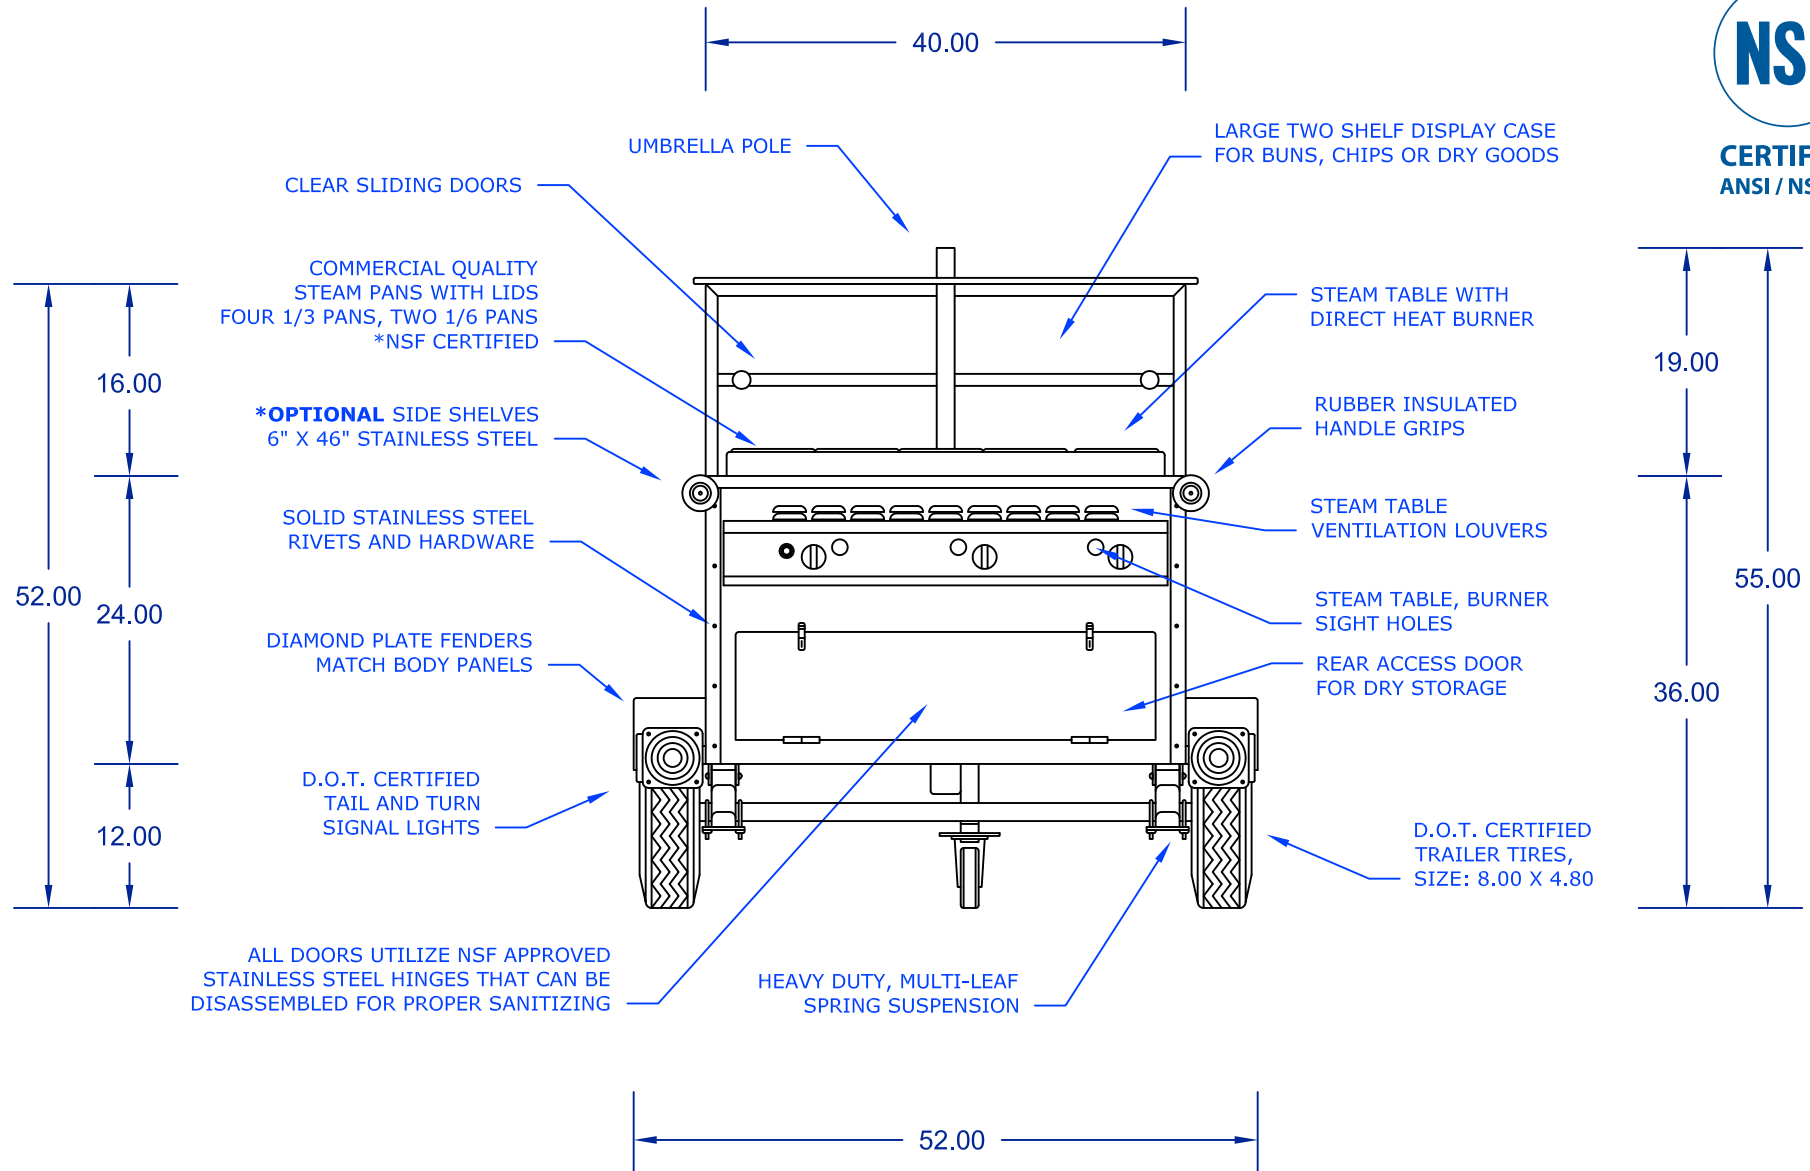

Home of the Ez-Lease - Call Today! **1.800.408.1802**

Right Side View

The Ventura Hot Dog Cart

DreamMaker HOT DOG CARTS

Model: VENTURA-10 ANSI / NSF 59

Home of the Ez-Lease - Call Today! **1.800.408.1802**

Left Side View

DreamMakerHotDogCarts.com

Specifications subject to change without notice.
Call to verify critical specifications if required.

Rear View

CERTIFIED
ANSI / NSF 59

Front View

**CERTIFIED
ANSI / NSF 59**