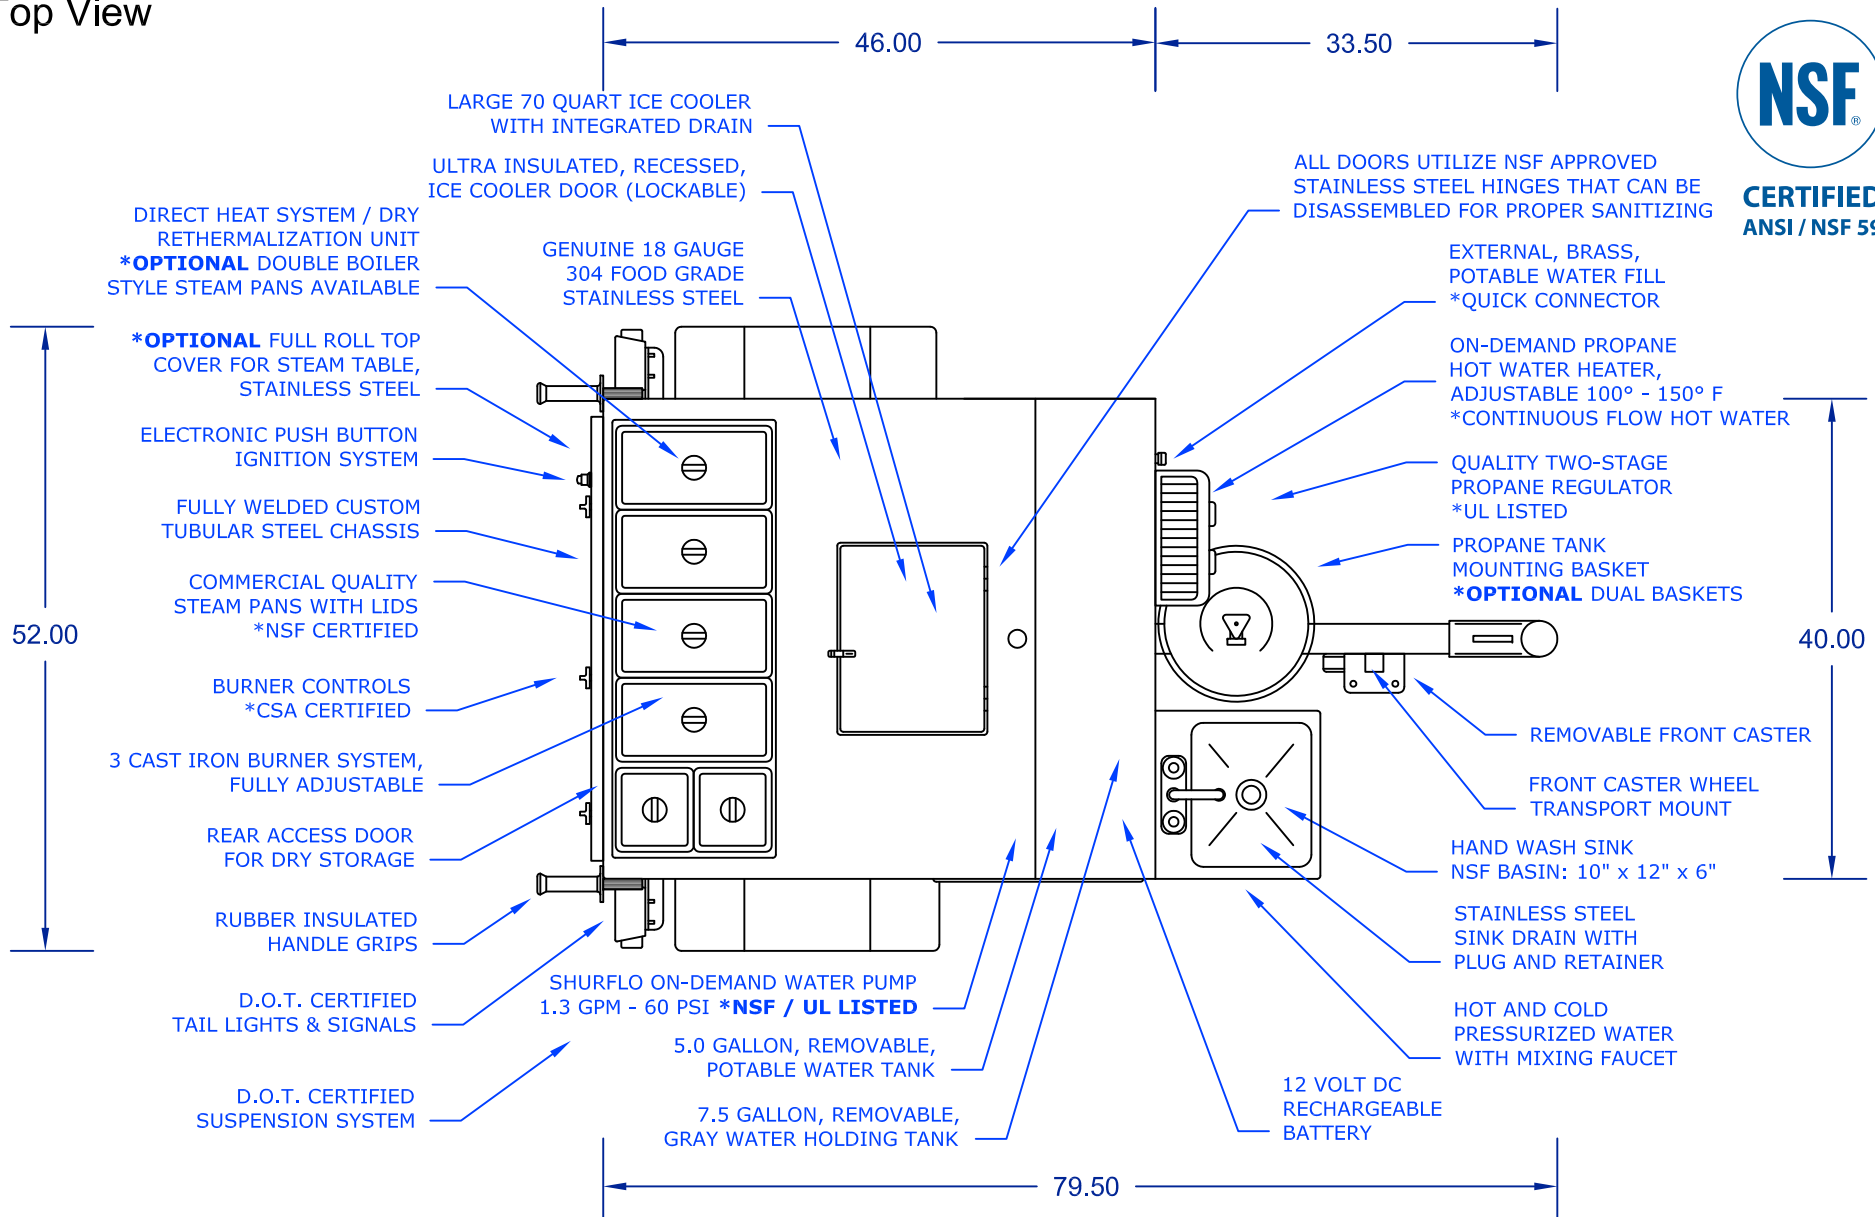

The Ventura Hot Dog Cart

Model: VENTURA-10 ANSI / NSF 59

DreamMaker HOT DOG CARTS

Home of the Ez-Lease - Call Today! **1.800.408.1802**

Top View

The Ventura Hot Dog Cart

Model: VENTURA-10 ANSI / NSF 59

DreamMaker HOT DOG CARTS

Home of the Ez-Lease - Call Today! **1.800.408.1802**

Right Side View

The Ventura Hot Dog Cart

DreamMaker HOT DOG CARTS

Model: VENTURA-10 ANSI / NSF 59

Home of the Ez-Lease - Call Today! **1.800.408.1802**

Left Side View

DreamMakerHotDogCarts.com

Specifications subject to change without notice.
Call to verify critical specifications if required.

Rear View

CERTIFIED
ANSI / NSF 59

Front View

**CERTIFIED
ANSI / NSF 59**