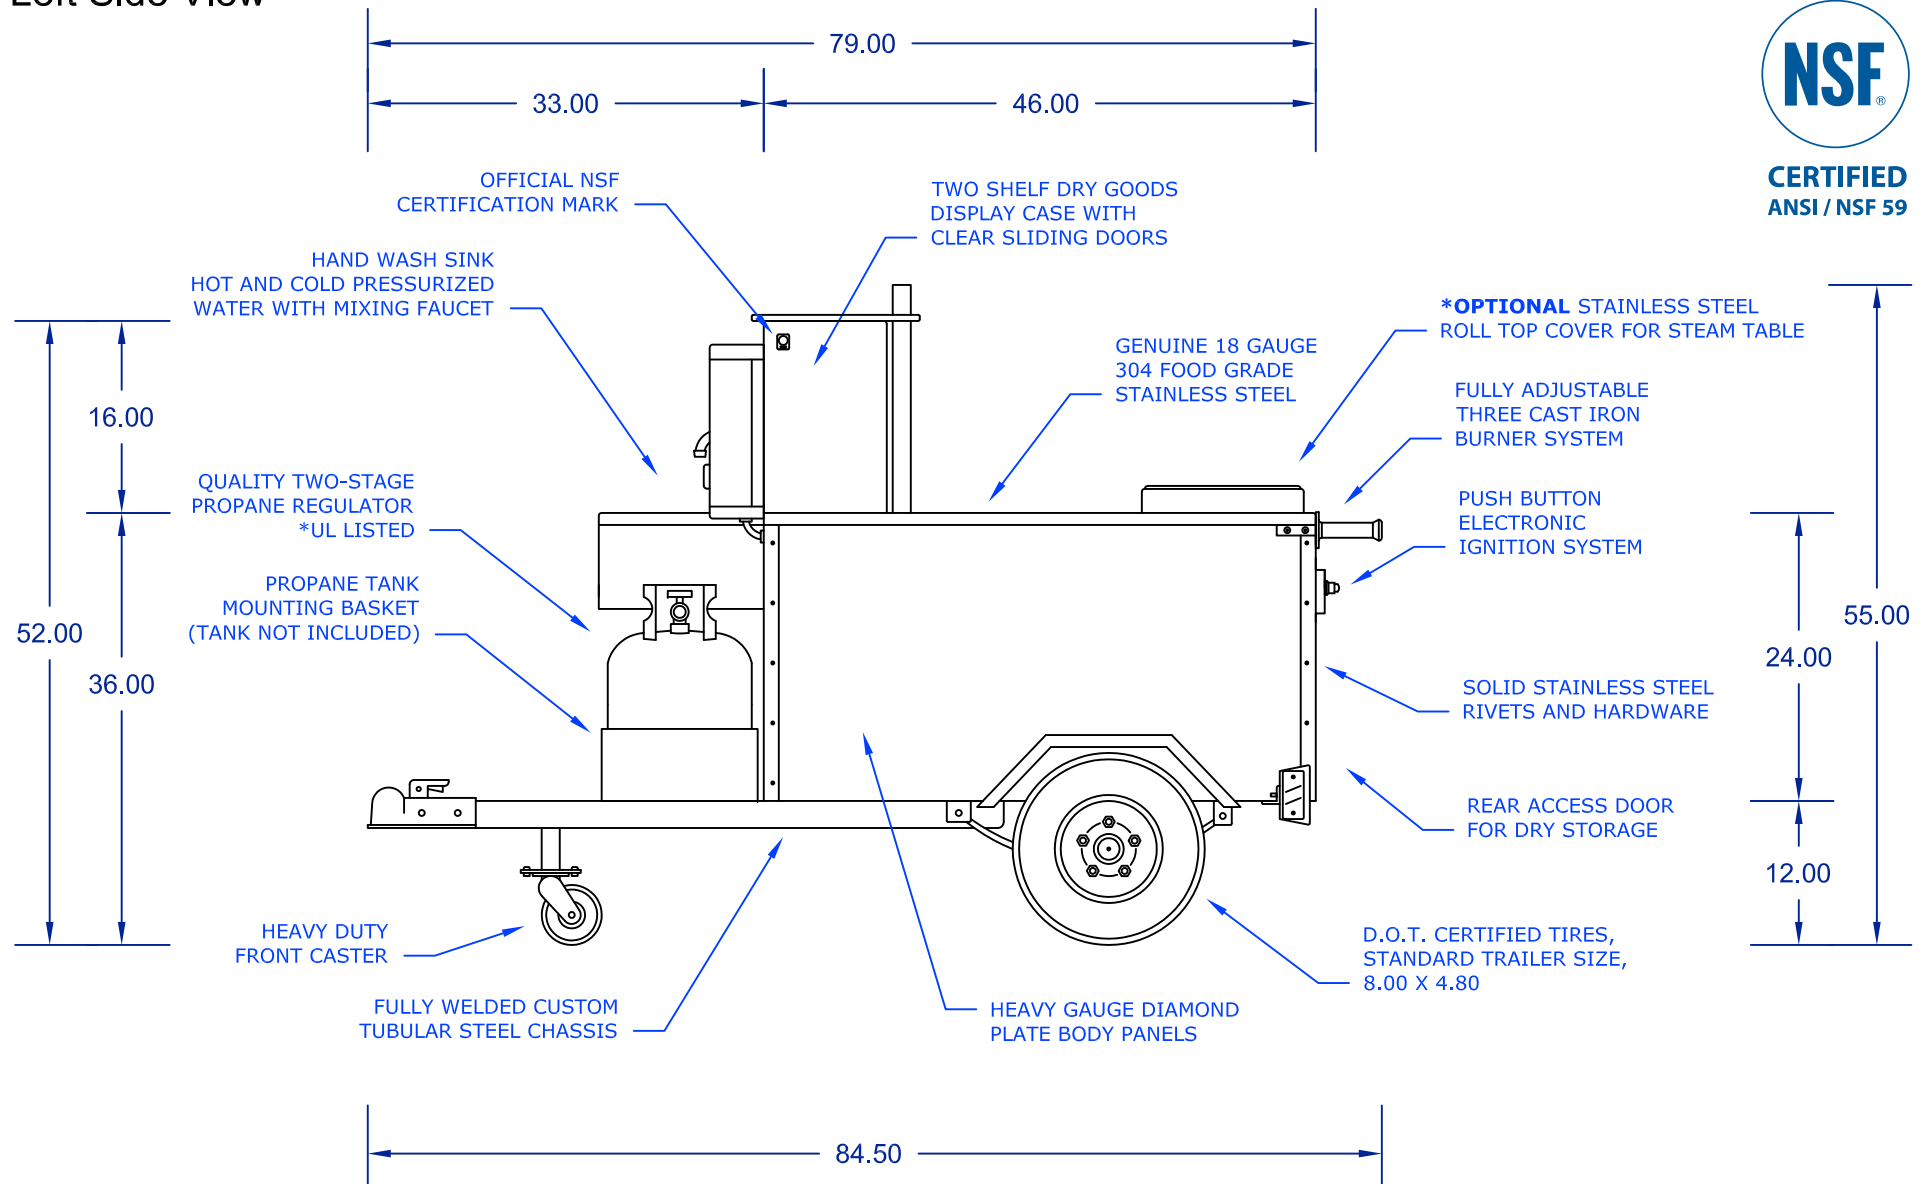

Home of the Ez-Lease - Call Today! **1.800.408.1802**

Right Side View

The Ventura Hot Dog Cart

DreamMaker HOT DOG CARTS

Model: VENTURA-10 ANSI / NSF 59

Home of the Ez-Lease - Call Today! **1.800.408.1802**

Left Side View

DreamMakerHotDogCarts.com

Specifications subject to change without notice.
Call to verify critical specifications if required.

Rear View

CERTIFIED
ANSI / NSF 59

Front View

**CERTIFIED
ANSI / NSF 59**