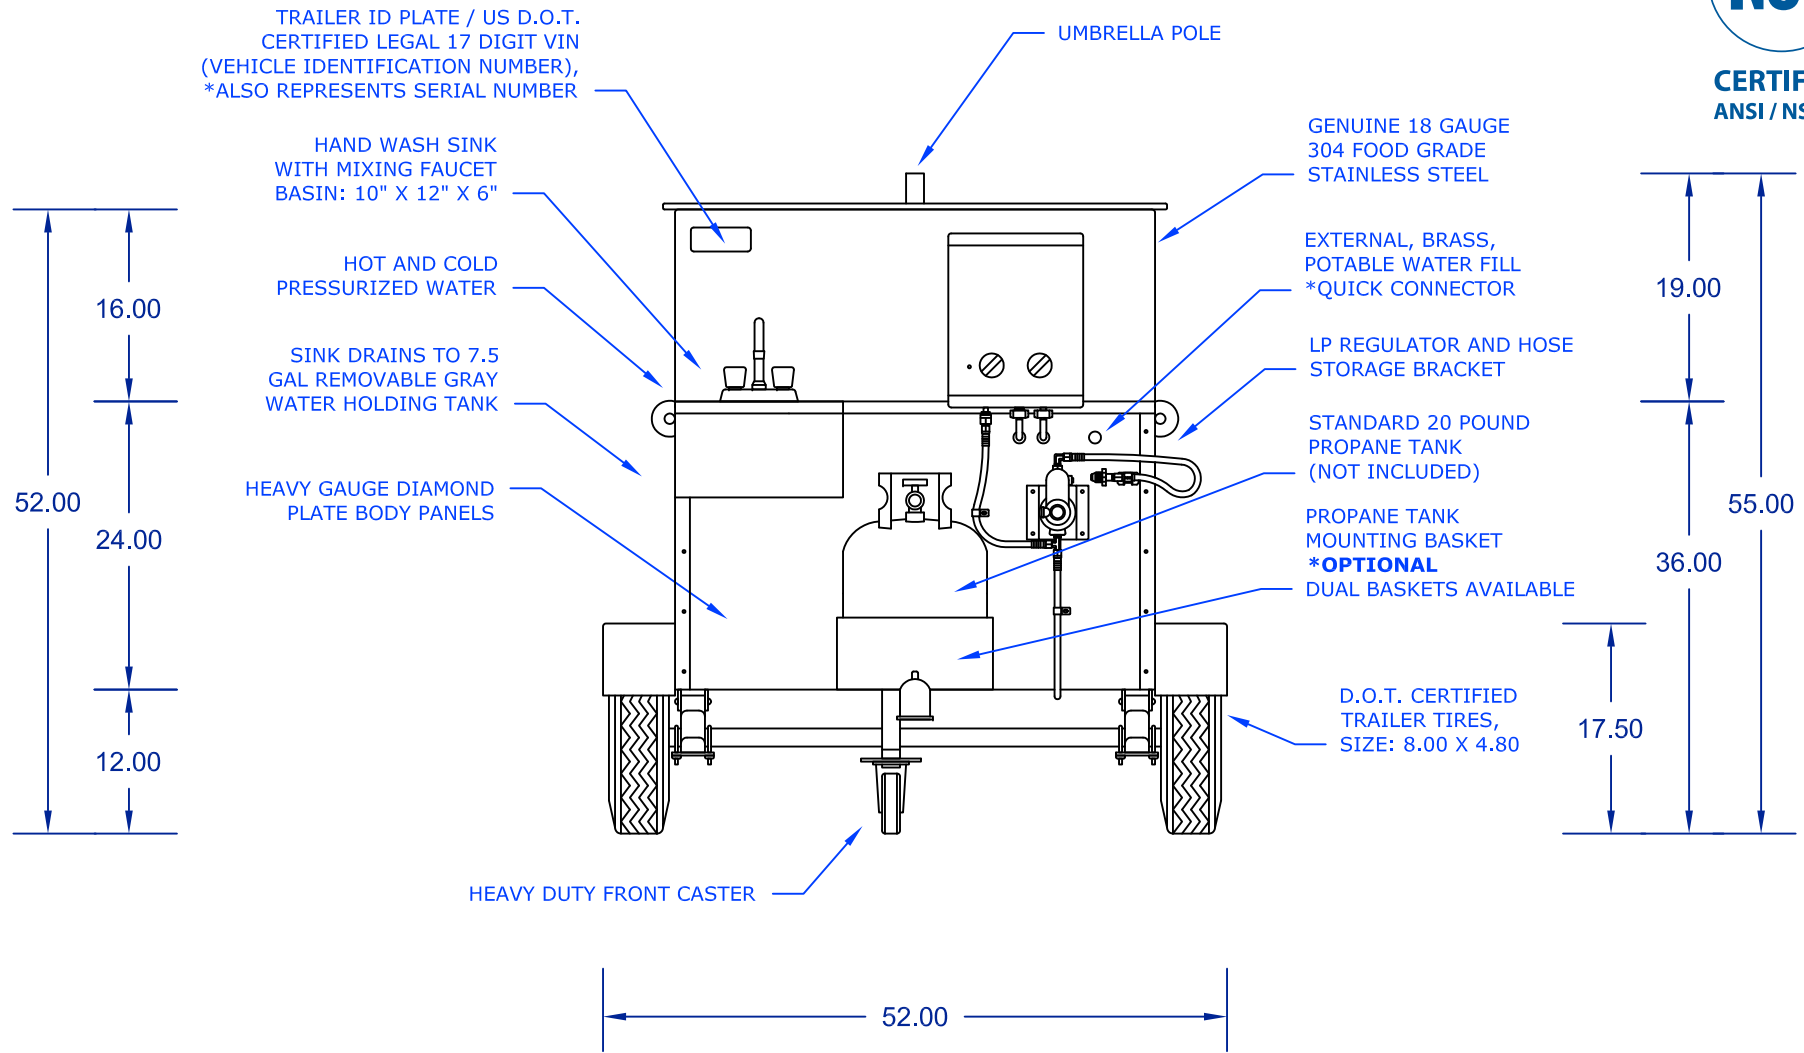

Left Side View

DreamMakerHotDogCarts.com

Specifications subject to change without notice.
Call to verify critical specifications if required.

Rear View

CERTIFIED
ANSI / NSF 59

Front View

**CERTIFIED
ANSI / NSF 59**