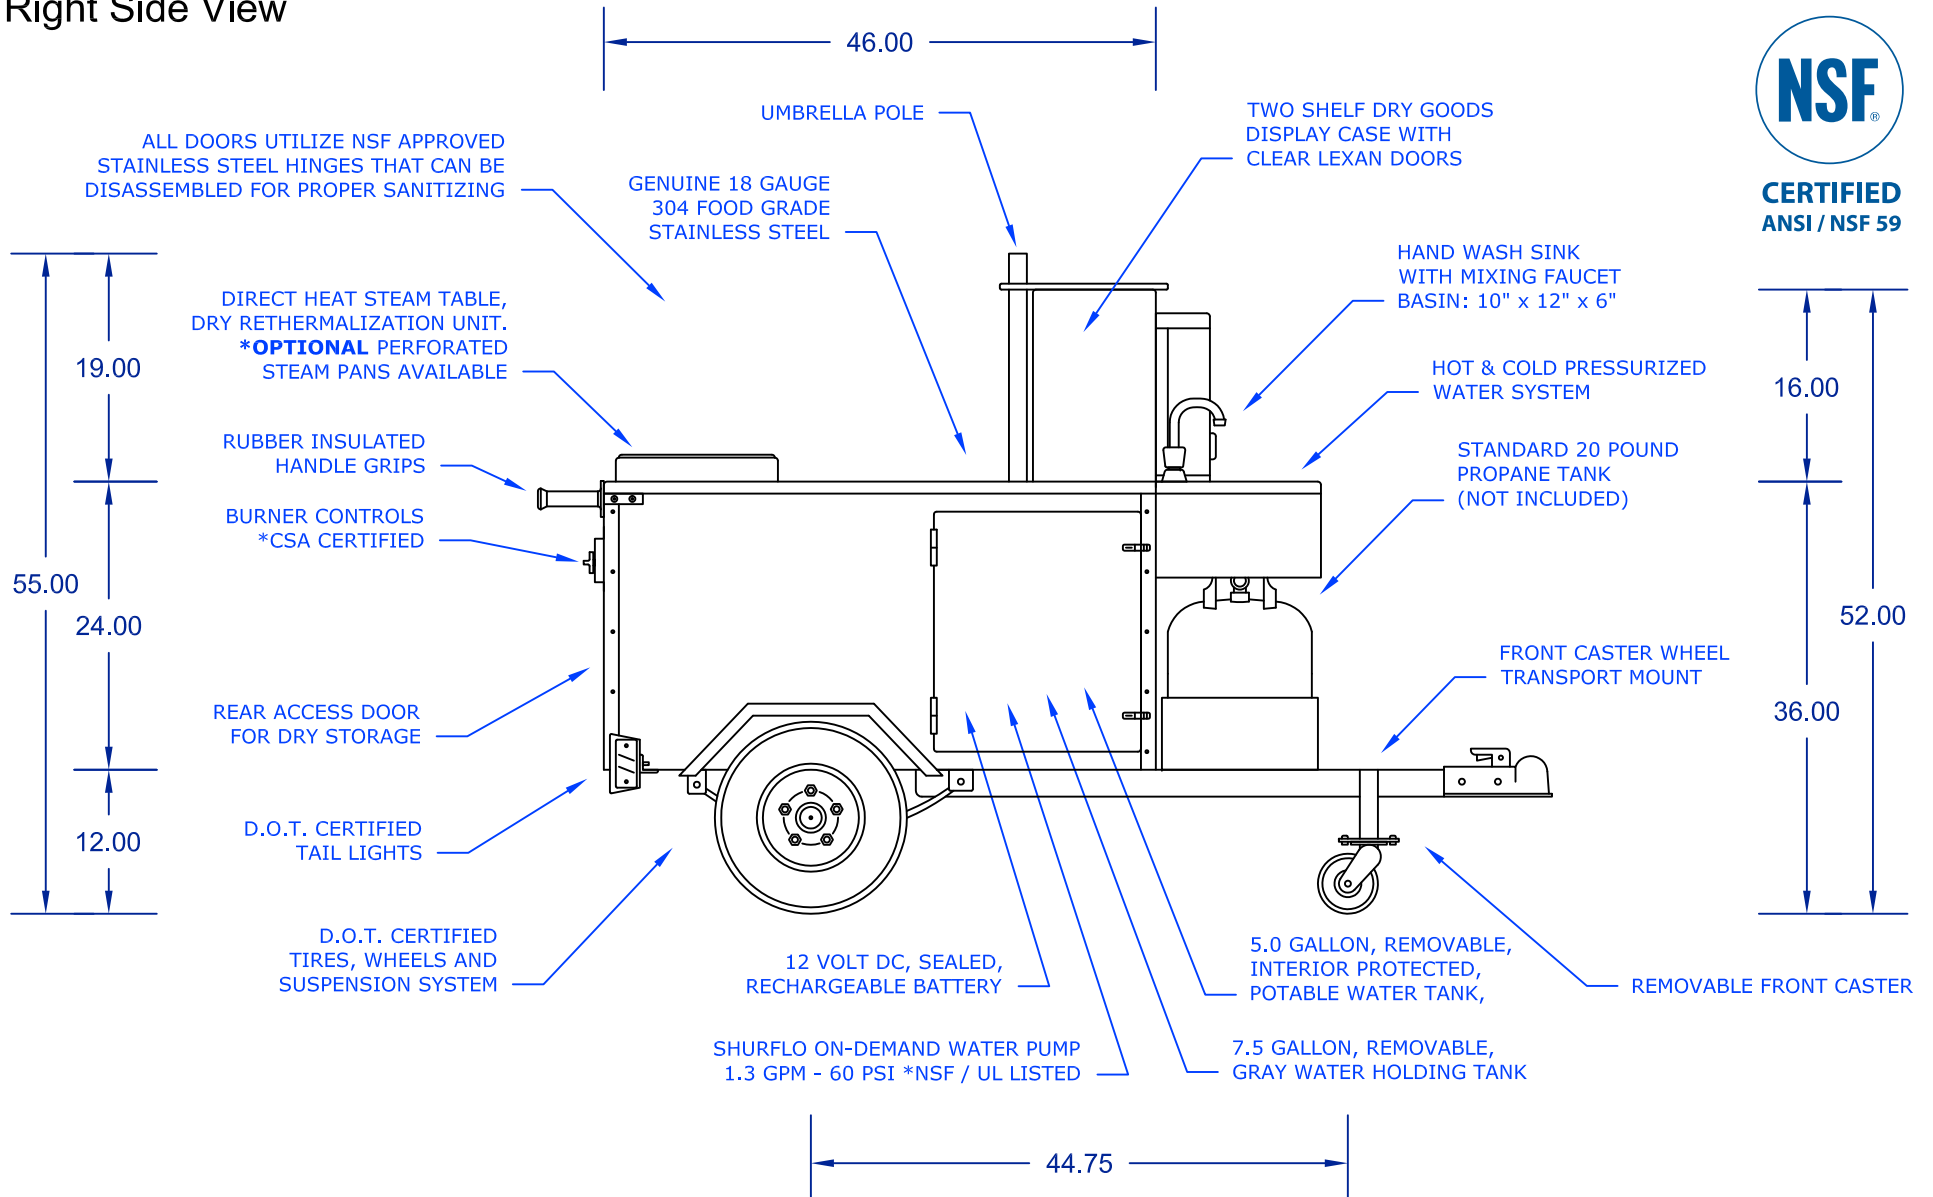

The Ventura Hot Dog Cart

Model: VENTURA-10 ANSI / NSF 59

DreamMaker HOT DOG CARTS

Home of the Ez-Lease - Call Today! **1.800.408.1802**

Top View

The Ventura Hot Dog Cart

Model: VENTURA-10 ANSI / NSF 59

DreamMaker HOT DOG CARTS

Home of the Ez-Lease - Call Today! **1.800.408.1802**

Right Side View

The Ventura Hot Dog Cart

DreamMaker HOT DOG CARTS

Model: VENTURA-10 ANSI / NSF 59

Home of the Ez-Lease - Call Today! **1.800.408.1802**

Left Side View

DreamMakerHotDogCarts.com

Specifications subject to change without notice.
Call to verify critical specifications if required.

Rear View

CERTIFIED
ANSI / NSF 59

Front View

**CERTIFIED
ANSI / NSF 59**