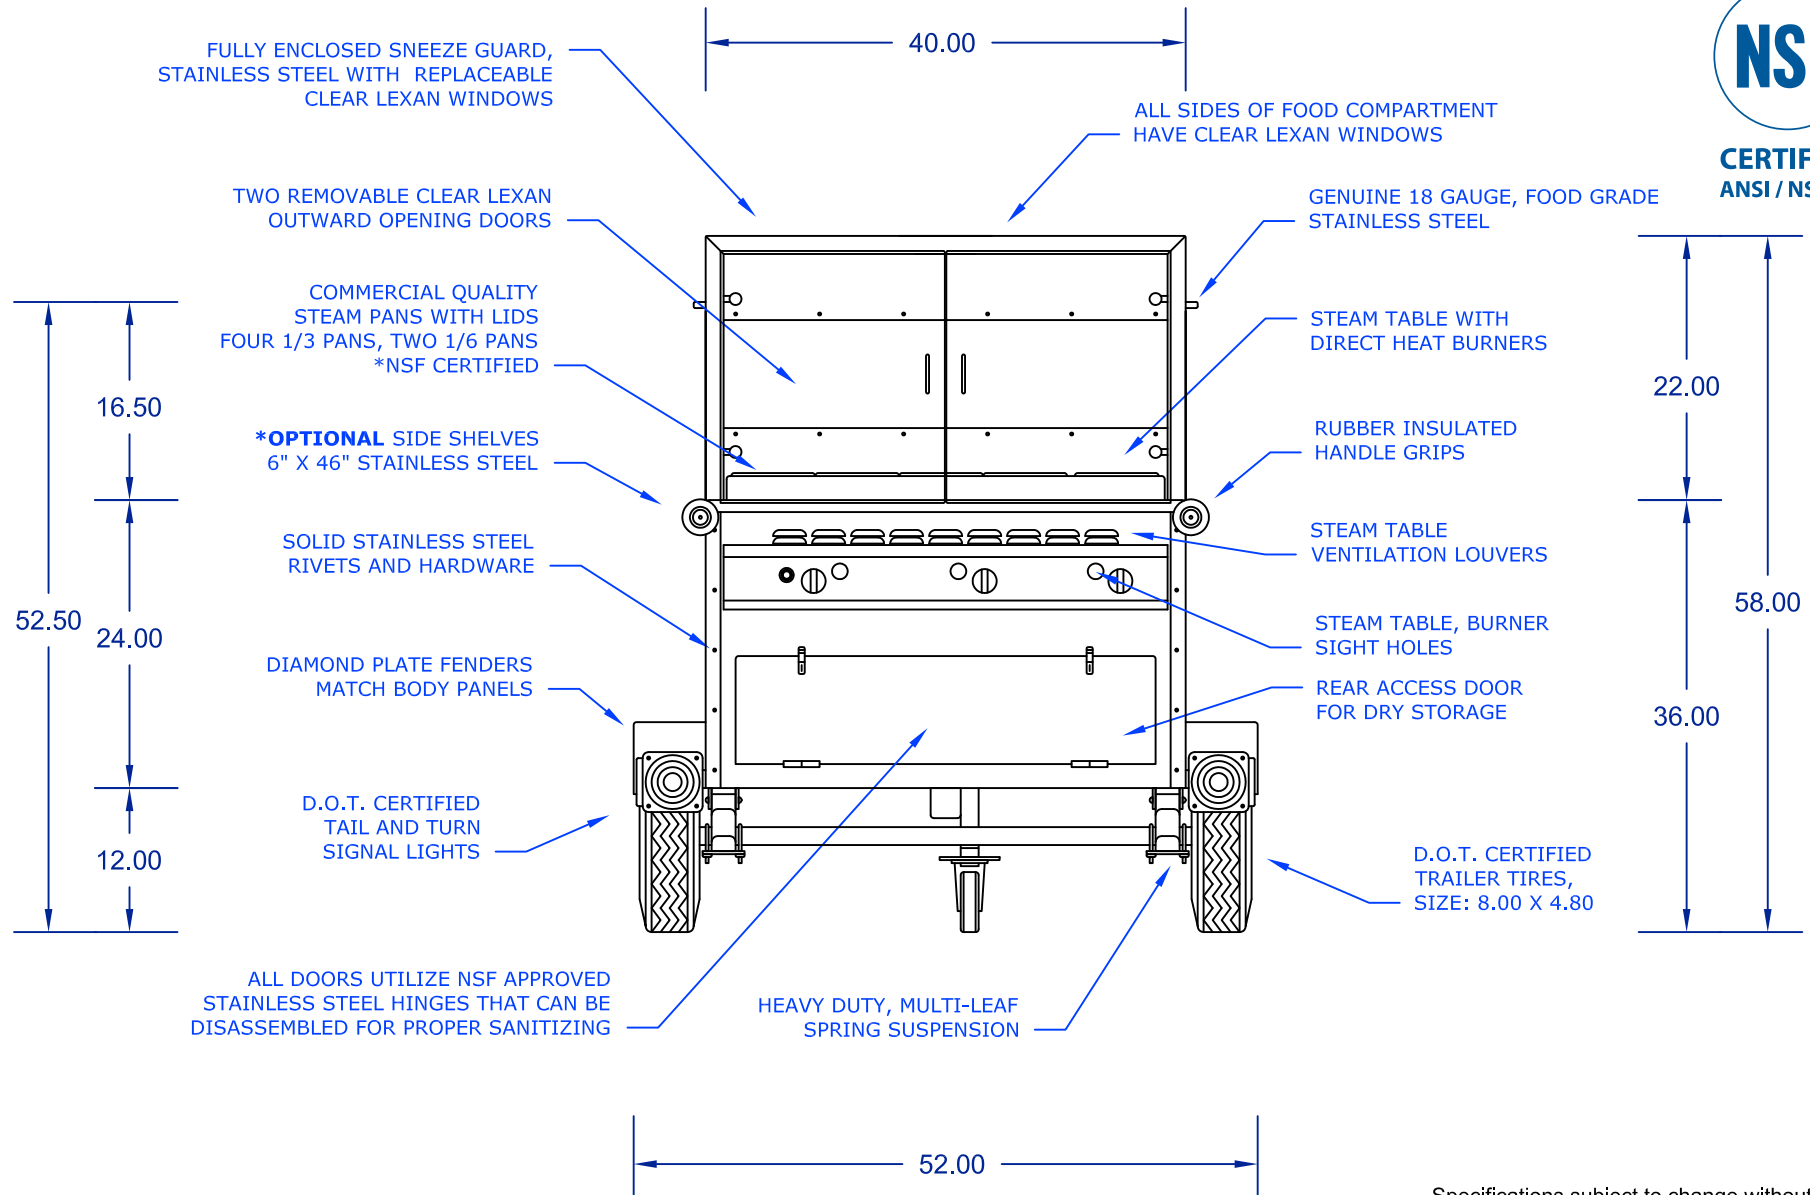

The Ventura Hot Dog Cart

DreamMaker HOT DOG CARTS

Model: VENTURA-10 / SNEEZE ENCLOSURE ANSI / NSF 59

Home of the Ez-Lease - Call Today!

1.800.408.1802

Rear View

The Ventura Hot Dog Cart

DreamMaker HOT DOG CARTS

Model: VENTURA-10 / SNEEZE ENCLOSURE ANSI / NSF 59

Home of the Ez-Lease - Call Today!

1.800.408.1802

Front View

**CERTIFIED
ANSI / NSF 59**