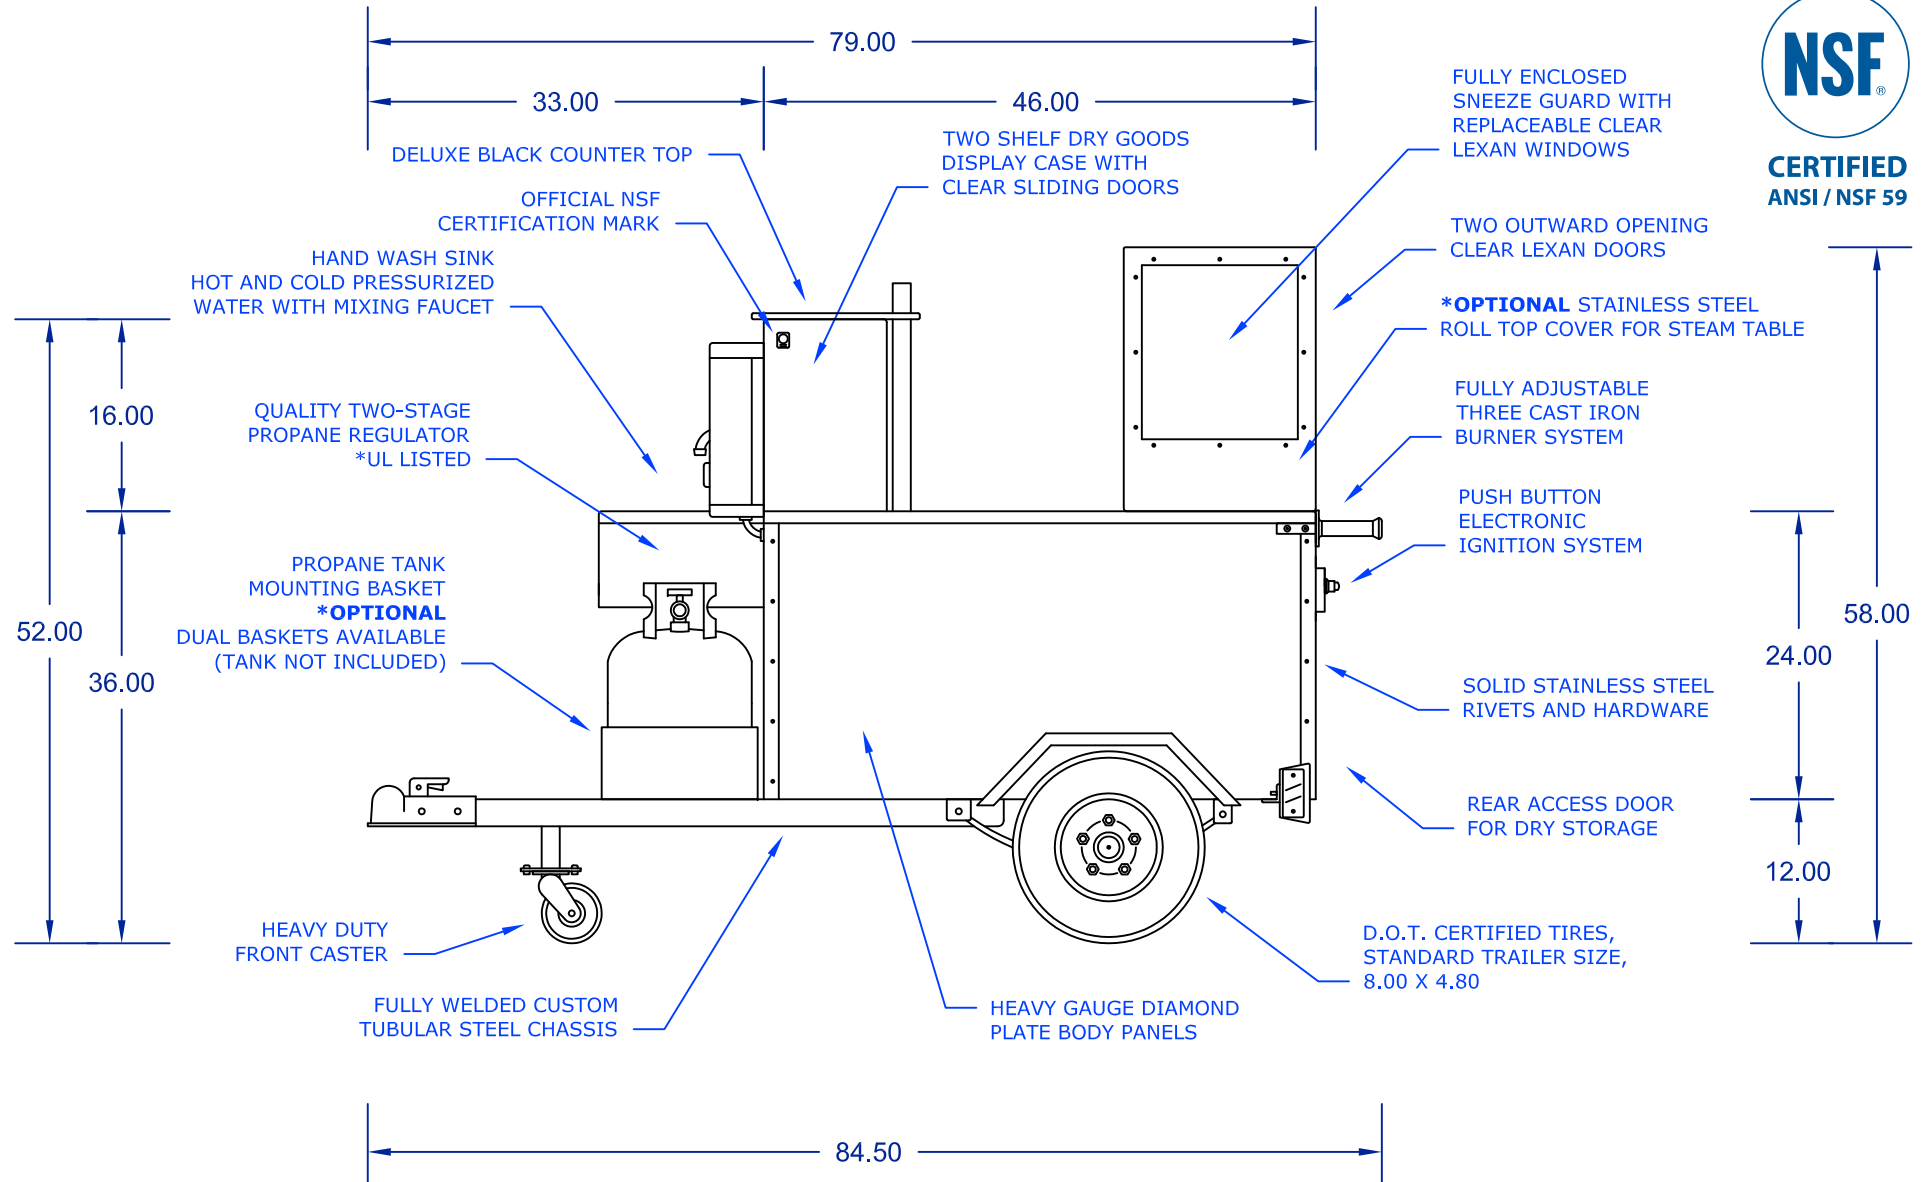

The Ventura Hot Dog Cart

DreamMaker HOT DOG CARTS

Model: VENTURA-10 / SNEEZE ENCLOSURE ANSI / NSF 59

Home of the Ez-Lease - Call Today! **1.800.408.1802**

Top View

Right Side View

CERTIFIED
ANSI / NSF 59

The Ventura Hot Dog Cart

DreamMaker HOT DOG CARTS

Model: VENTURA-10 / SNEEZE ENCLOSURE ANSI / NSF 59

Home of the Ez-Lease - Call Today!

1.800.408.1802

Left Side View

DreamMakerHotDogCarts.com

Specifications subject to change without notice.
Call to verify critical specifications if required.

The Ventura Hot Dog Cart

DreamMaker HOT DOG CARTS

Model: VENTURA-10 / SNEEZE ENCLOSURE ANSI / NSF 59

Home of the Ez-Lease - Call Today!

1.800.408.1802

Rear View

The Ventura Hot Dog Cart

DreamMaker HOT DOG CARTS

Model: VENTURA-10 / SNEEZE ENCLOSURE ANSI / NSF 59

Home of the Ez-Lease - Call Today!

1.800.408.1802

Front View

**CERTIFIED
ANSI / NSF 59**