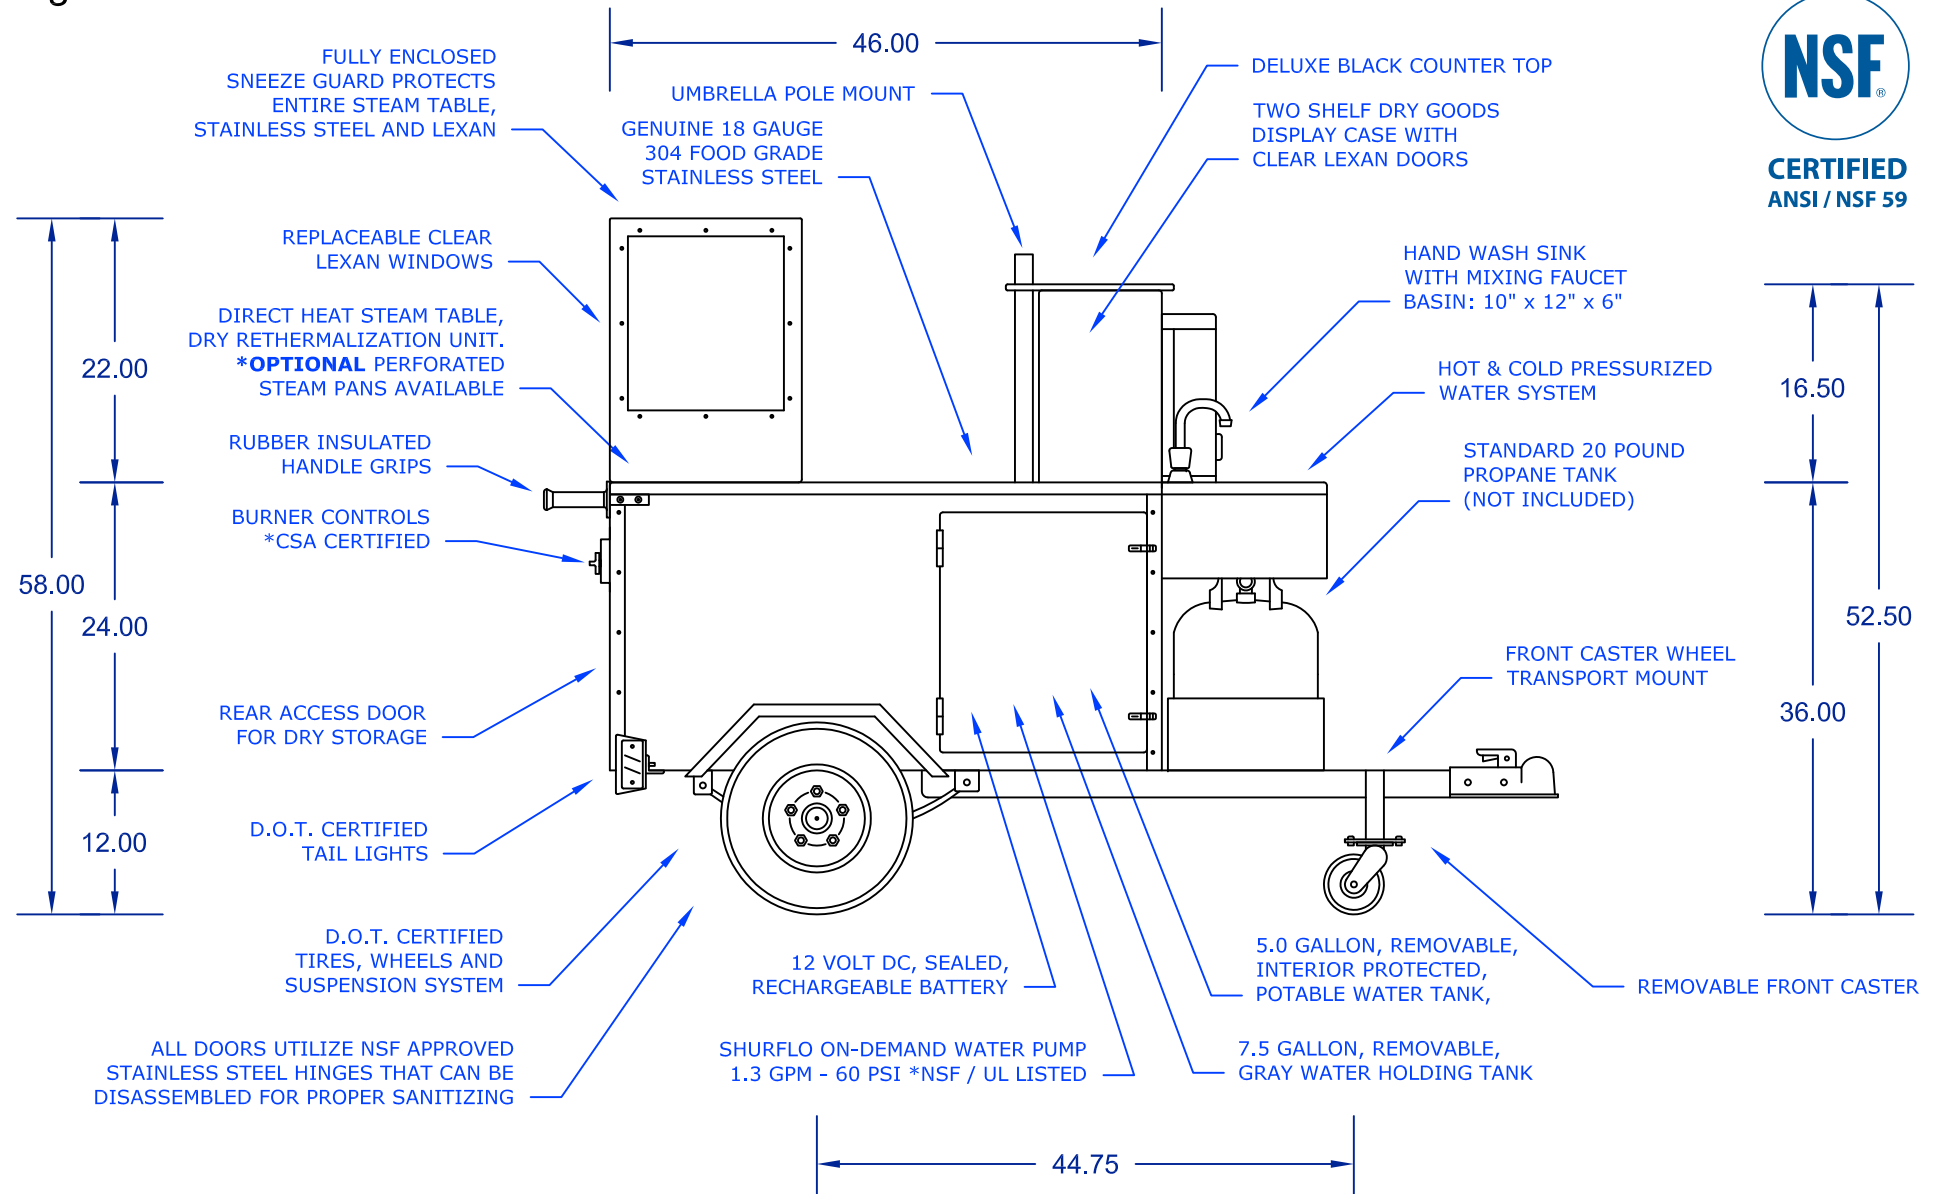

The Ventura Hot Dog Cart

DreamMaker HOT DOG CARTS

Model: VENTURA-10 / SNEEZE ENCLOSURE ANSI / NSF 59

Home of the Ez-Lease - Call Today! **1.800.408.1802**

Top View

Right Side View

CERTIFIED
ANSI / NSF 59

The Ventura Hot Dog Cart

DreamMaker HOT DOG CARTS

Model: VENTURA-10 / SNEEZE ENCLOSURE ANSI / NSF 59

Home of the Ez-Lease - Call Today!

1.800.408.1802

Left Side View

DreamMakerHotDogCarts.com

Specifications subject to change without notice.
Call to verify critical specifications if required.

The Ventura Hot Dog Cart

DreamMaker HOT DOG CARTS

Model: VENTURA-10 / SNEEZE ENCLOSURE ANSI / NSF 59

Home of the Ez-Lease - Call Today!

1.800.408.1802

Rear View

The Ventura Hot Dog Cart

DreamMaker HOT DOG CARTS

Model: VENTURA-10 / SNEEZE ENCLOSURE ANSI / NSF 59

Home of the Ez-Lease - Call Today!

1.800.408.1802

Front View

**CERTIFIED
ANSI / NSF 59**