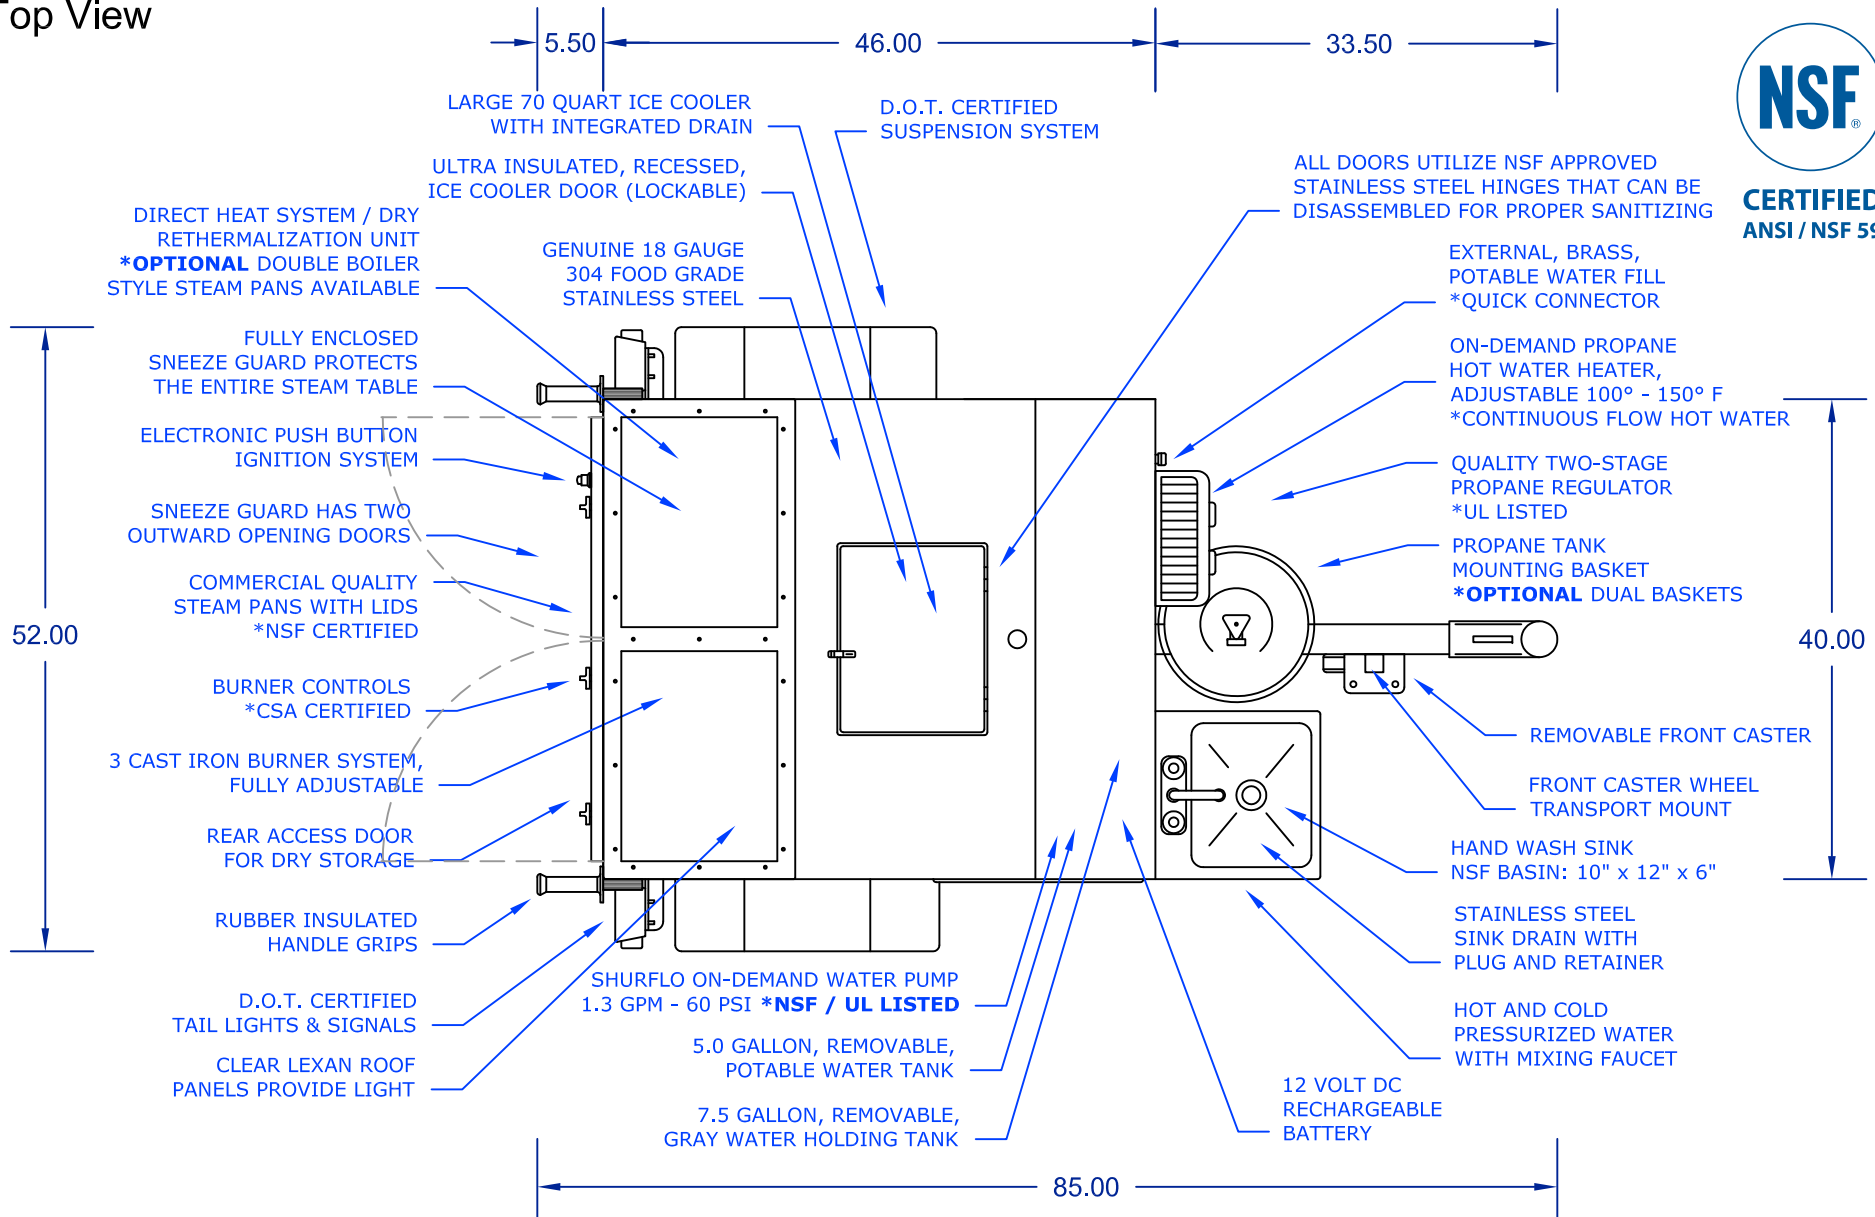

The Ventura Hot Dog Cart

DreamMaker HOT DOG CARTS

Model: VENTURA-10 / SNEEZE ENCLOSURE ANSI / NSF 59

Home of the Ez-Lease - Call Today! **1.800.408.1802**

Top View

Right Side View

CERTIFIED
ANSI / NSF 59

The Ventura Hot Dog Cart

DreamMaker HOT DOG CARTS

Model: VENTURA-10 / SNEEZE ENCLOSURE ANSI / NSF 59

Home of the Ez-Lease - Call Today!

1.800.408.1802

Left Side View

DreamMakerHotDogCarts.com

Specifications subject to change without notice.
Call to verify critical specifications if required.

The Ventura Hot Dog Cart

DreamMaker HOT DOG CARTS

Model: VENTURA-10 / SNEEZE ENCLOSURE ANSI / NSF 59

Home of the Ez-Lease - Call Today!

1.800.408.1802

Rear View

The Ventura Hot Dog Cart

DreamMaker HOT DOG CARTS