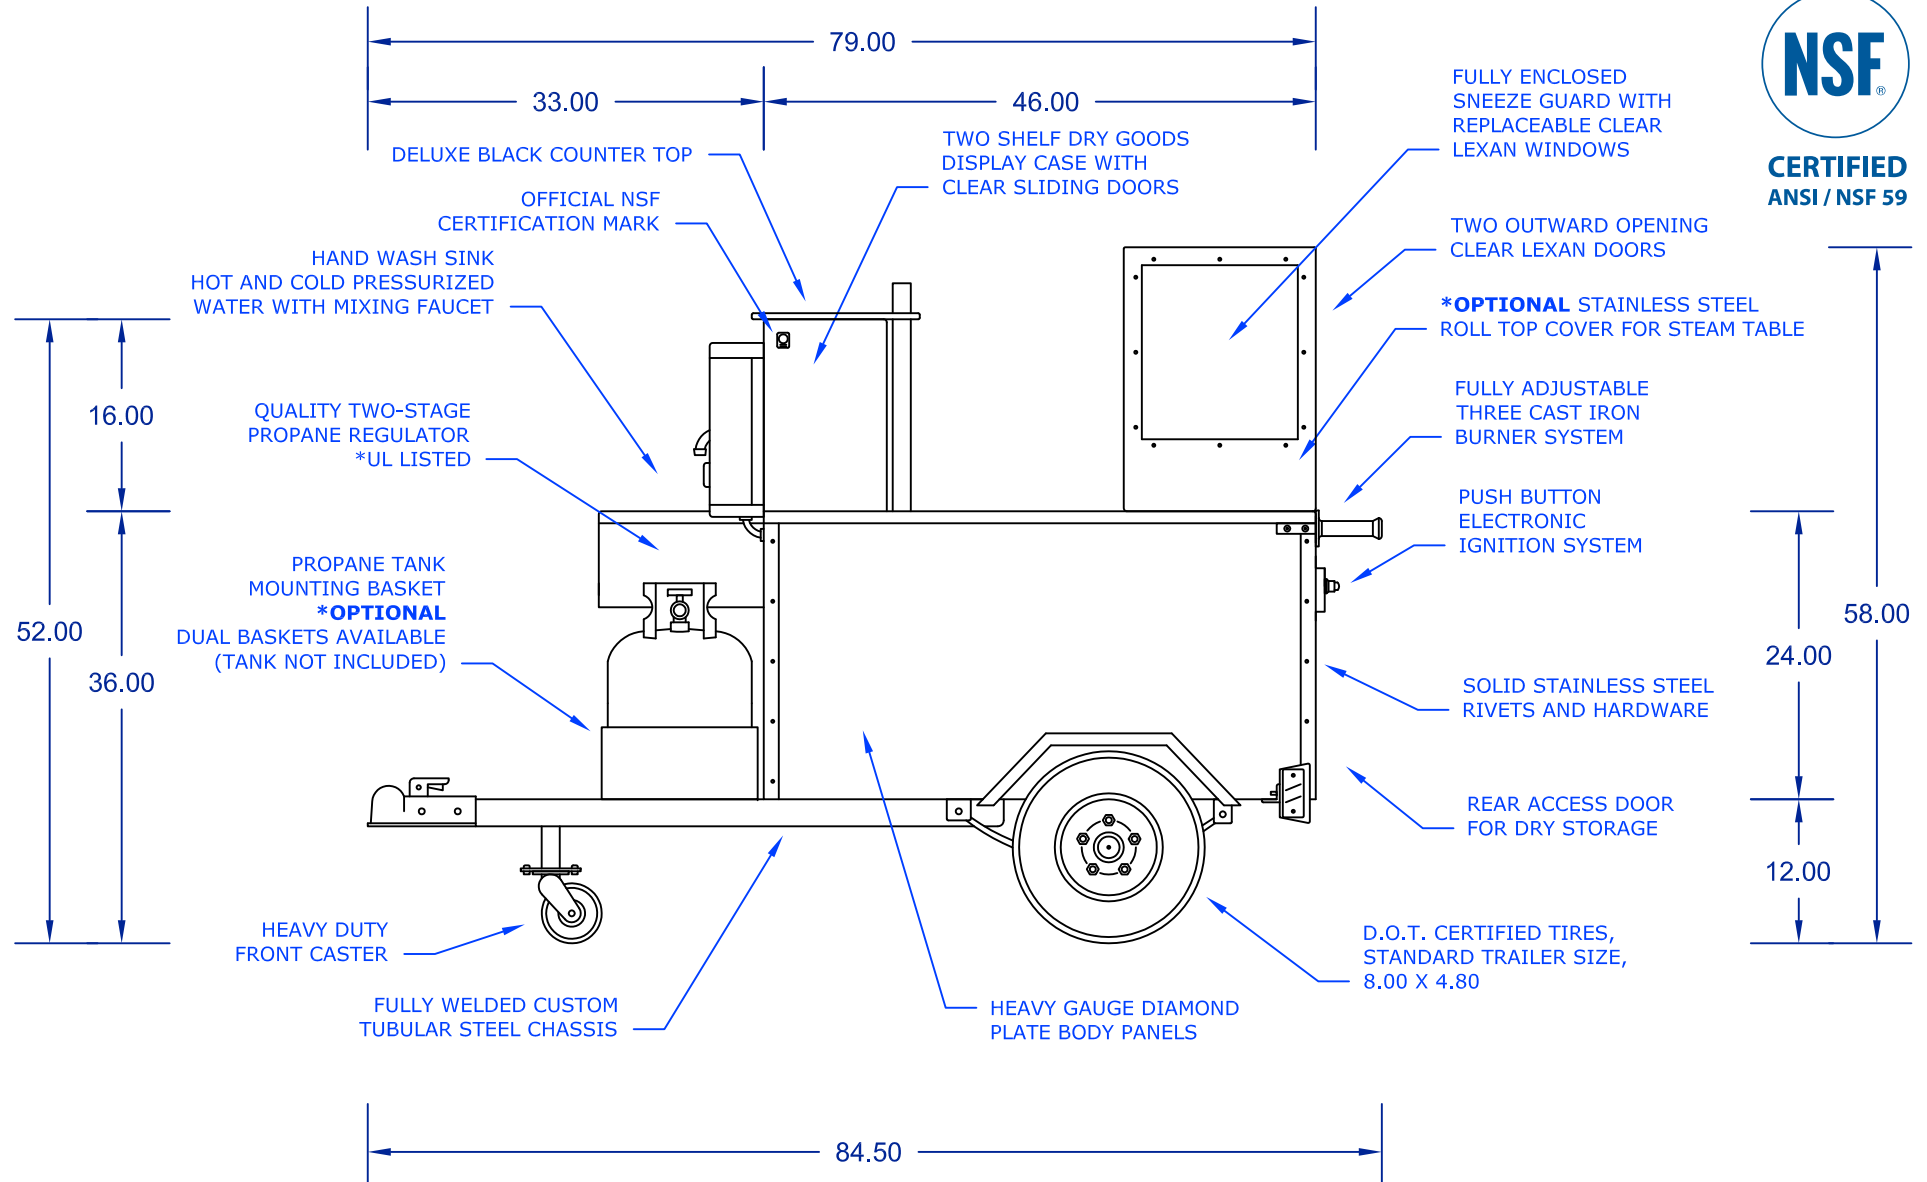

The Ventura Hot Dog Cart

DreamMaker HOT DOG CARTS

Model: VENTURA-10 / SNEEZE ENCLOSURE ANSI / NSF 59

Home of the Ez-Lease - Call Today!

1.800.408.1802

Left Side View

CERTIFIED
ANSI / NSF 59