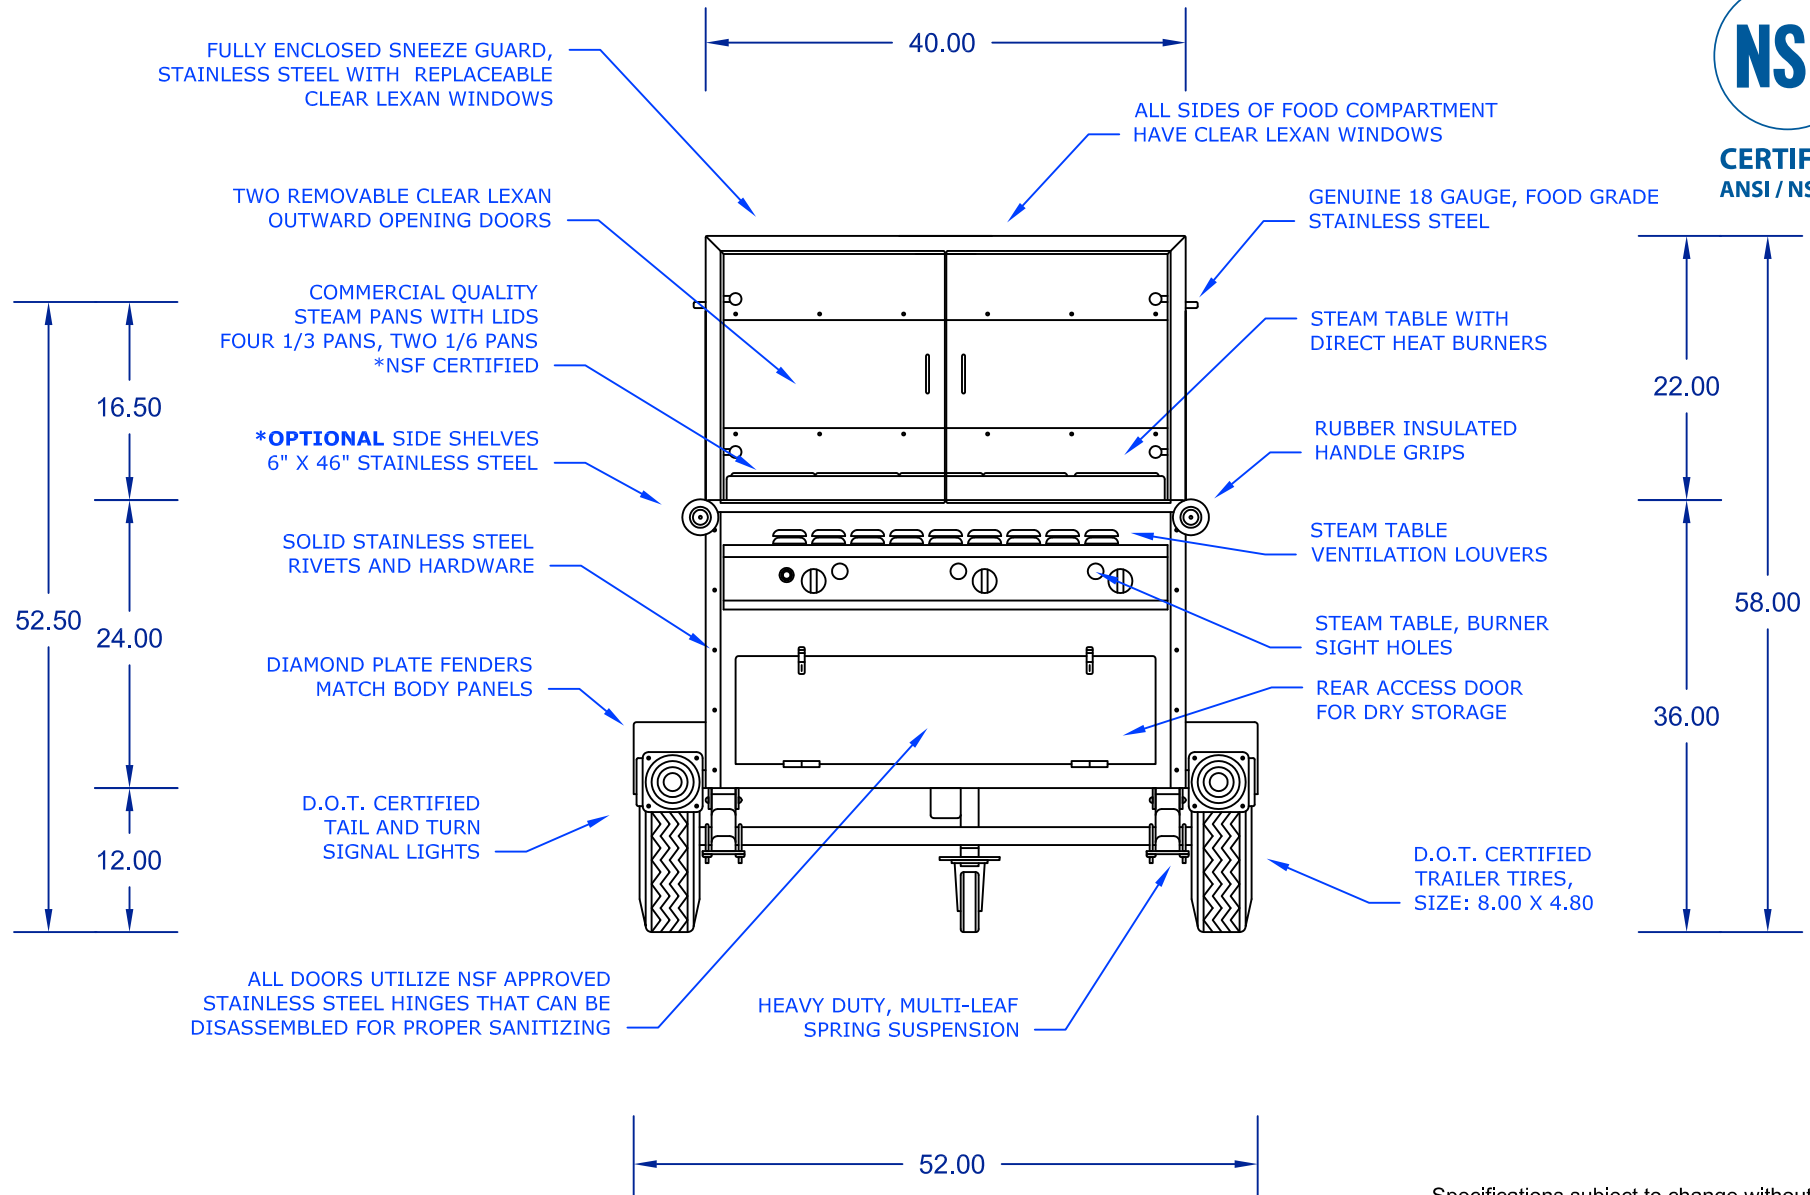

The Ventura Hot Dog Cart

DreamMaker HOT DOG CARTS

Model: VENTURA-10 / SNEEZE ENCLOSURE ANSI / NSF 59

Home of the Ez-Lease - Call Today!

1.800.408.1802

Rear View

CERTIFIED
ANSI / NSF 59