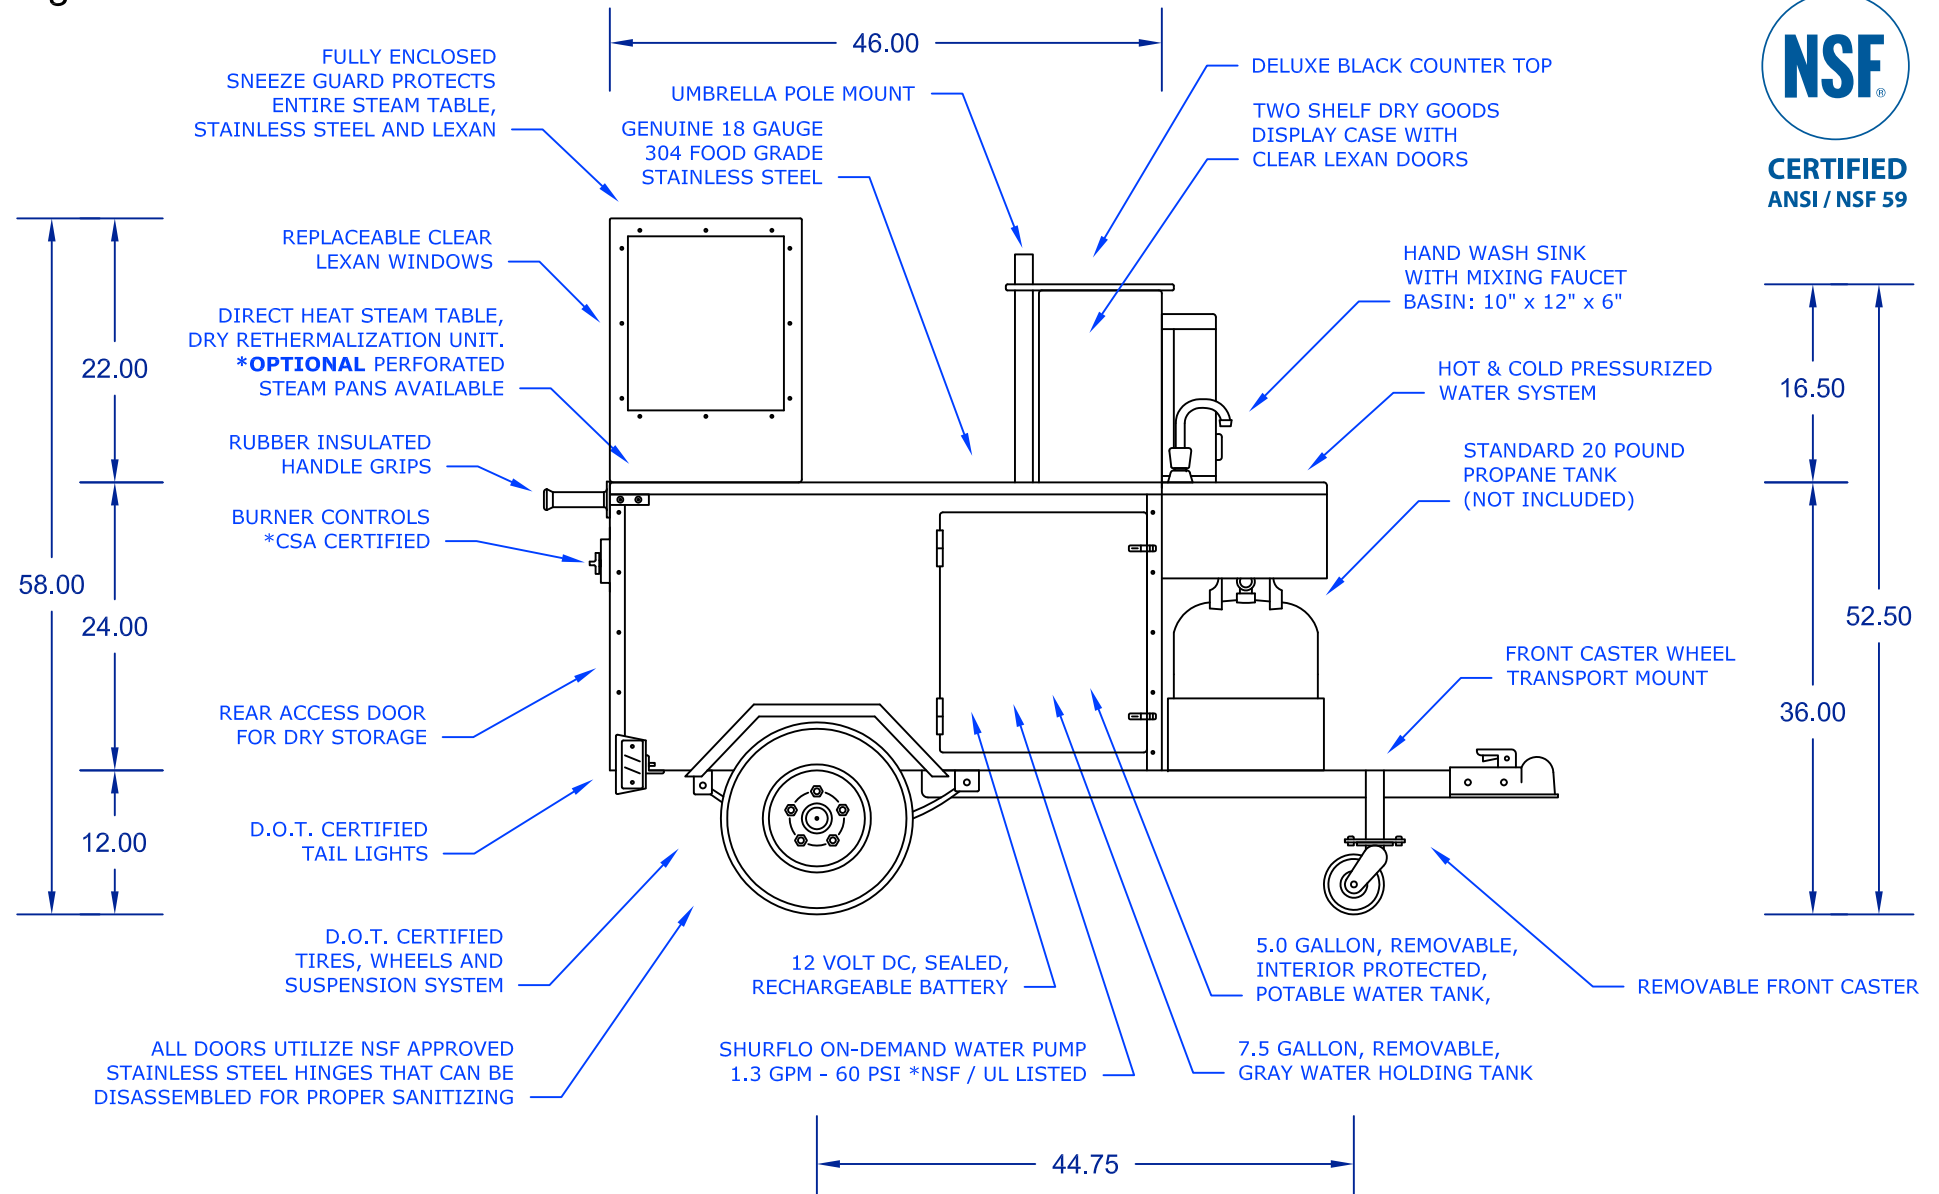

The Ventura Hot Dog Cart

DreamMaker HOT DOG CARTS

Model: VENTURA-10 / SNEEZE ENCLOSURE ANSI / NSF 59

Home of the Ez-Lease - Call Today!

1.800.408.1802

Right Side View

CERTIFIED
ANSI / NSF 59