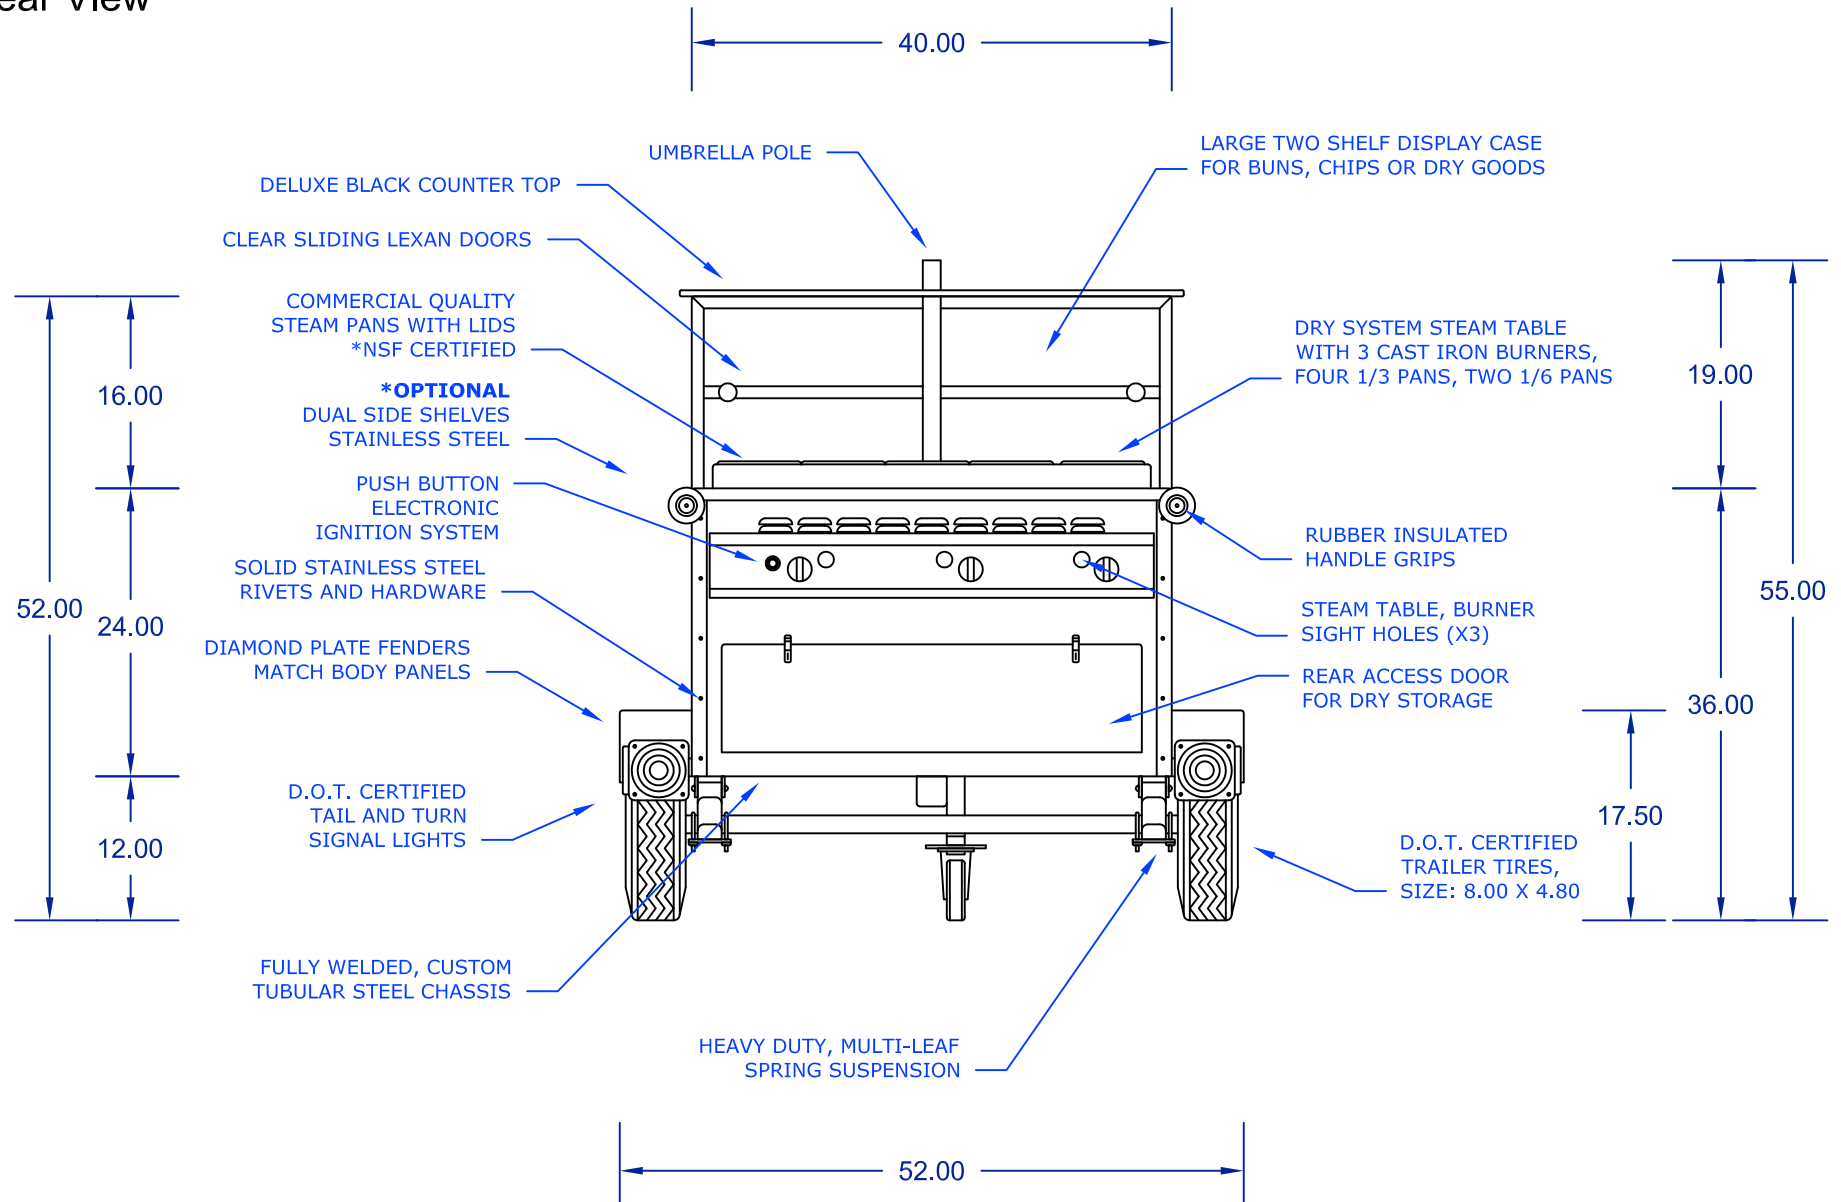

Home of the Ez-Lease - Call Today! **1.800.408.1802**

Right Side View

The Ventura Hot Dog Cart

DreamMaker HOT DOG CARTS

Model: VENTURA-ST

Home of the Ez-Lease - Call Today! **1.800.408.1802**

Left Side View

Rear View

Front View