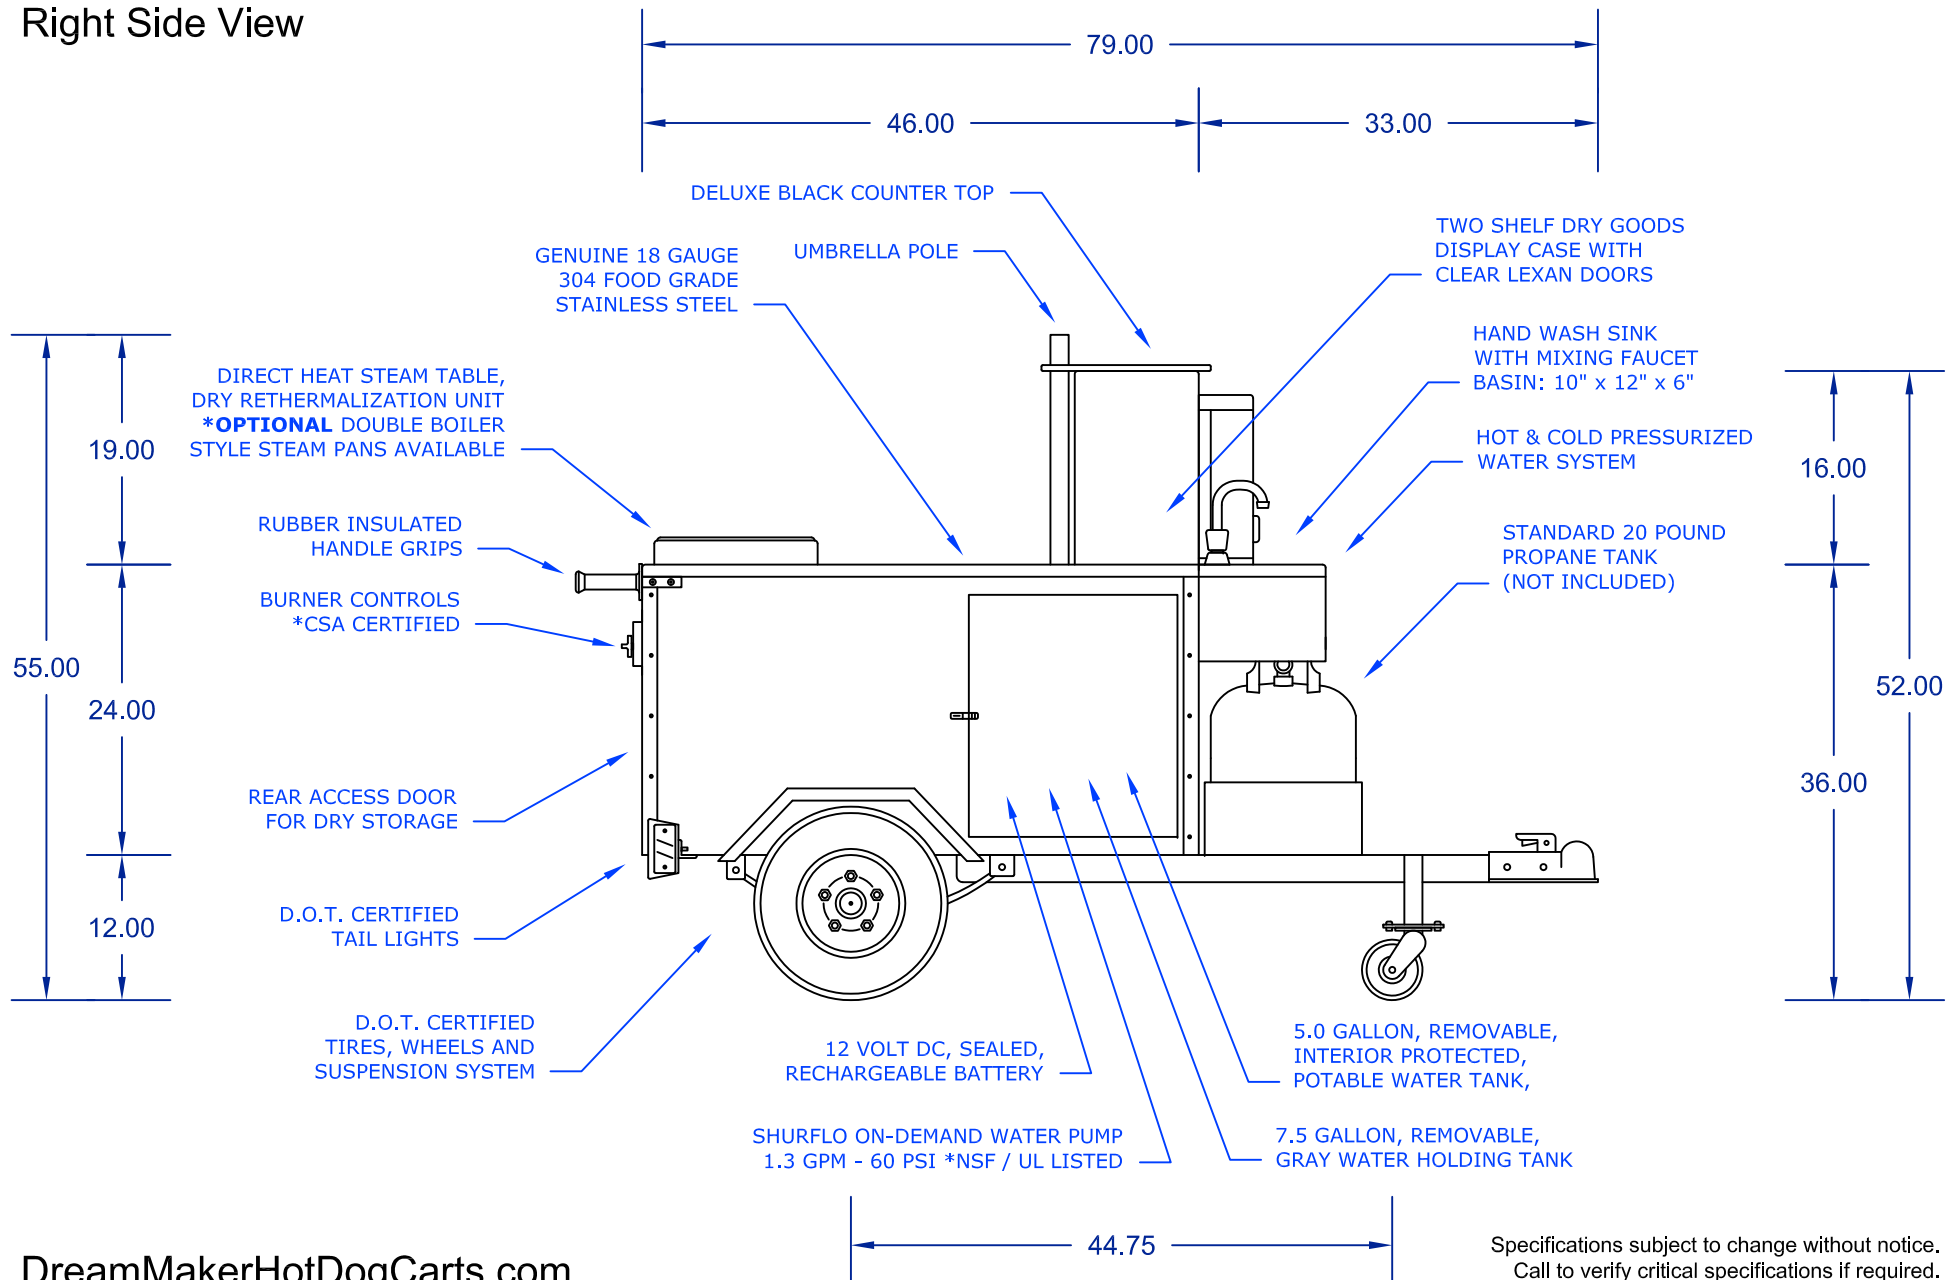

The Ventura Hot Dog Cart

Model: VENTURA-ST

DreamMaker HOT DOG CARTS

Home of the Ez-Lease - Call Today! **1.800.408.1802**

Top View

The Ventura Hot Dog Cart

DreamMaker HOT DOG CARTS

Model: VENTURA-ST

Home of the Ez-Lease - Call Today! **1.800.408.1802**

Right Side View

The Ventura Hot Dog Cart

DreamMaker HOT DOG CARTS

Model: VENTURA-ST

Home of the Ez-Lease - Call Today! **1.800.408.1802**

Left Side View

Rear View

Front View