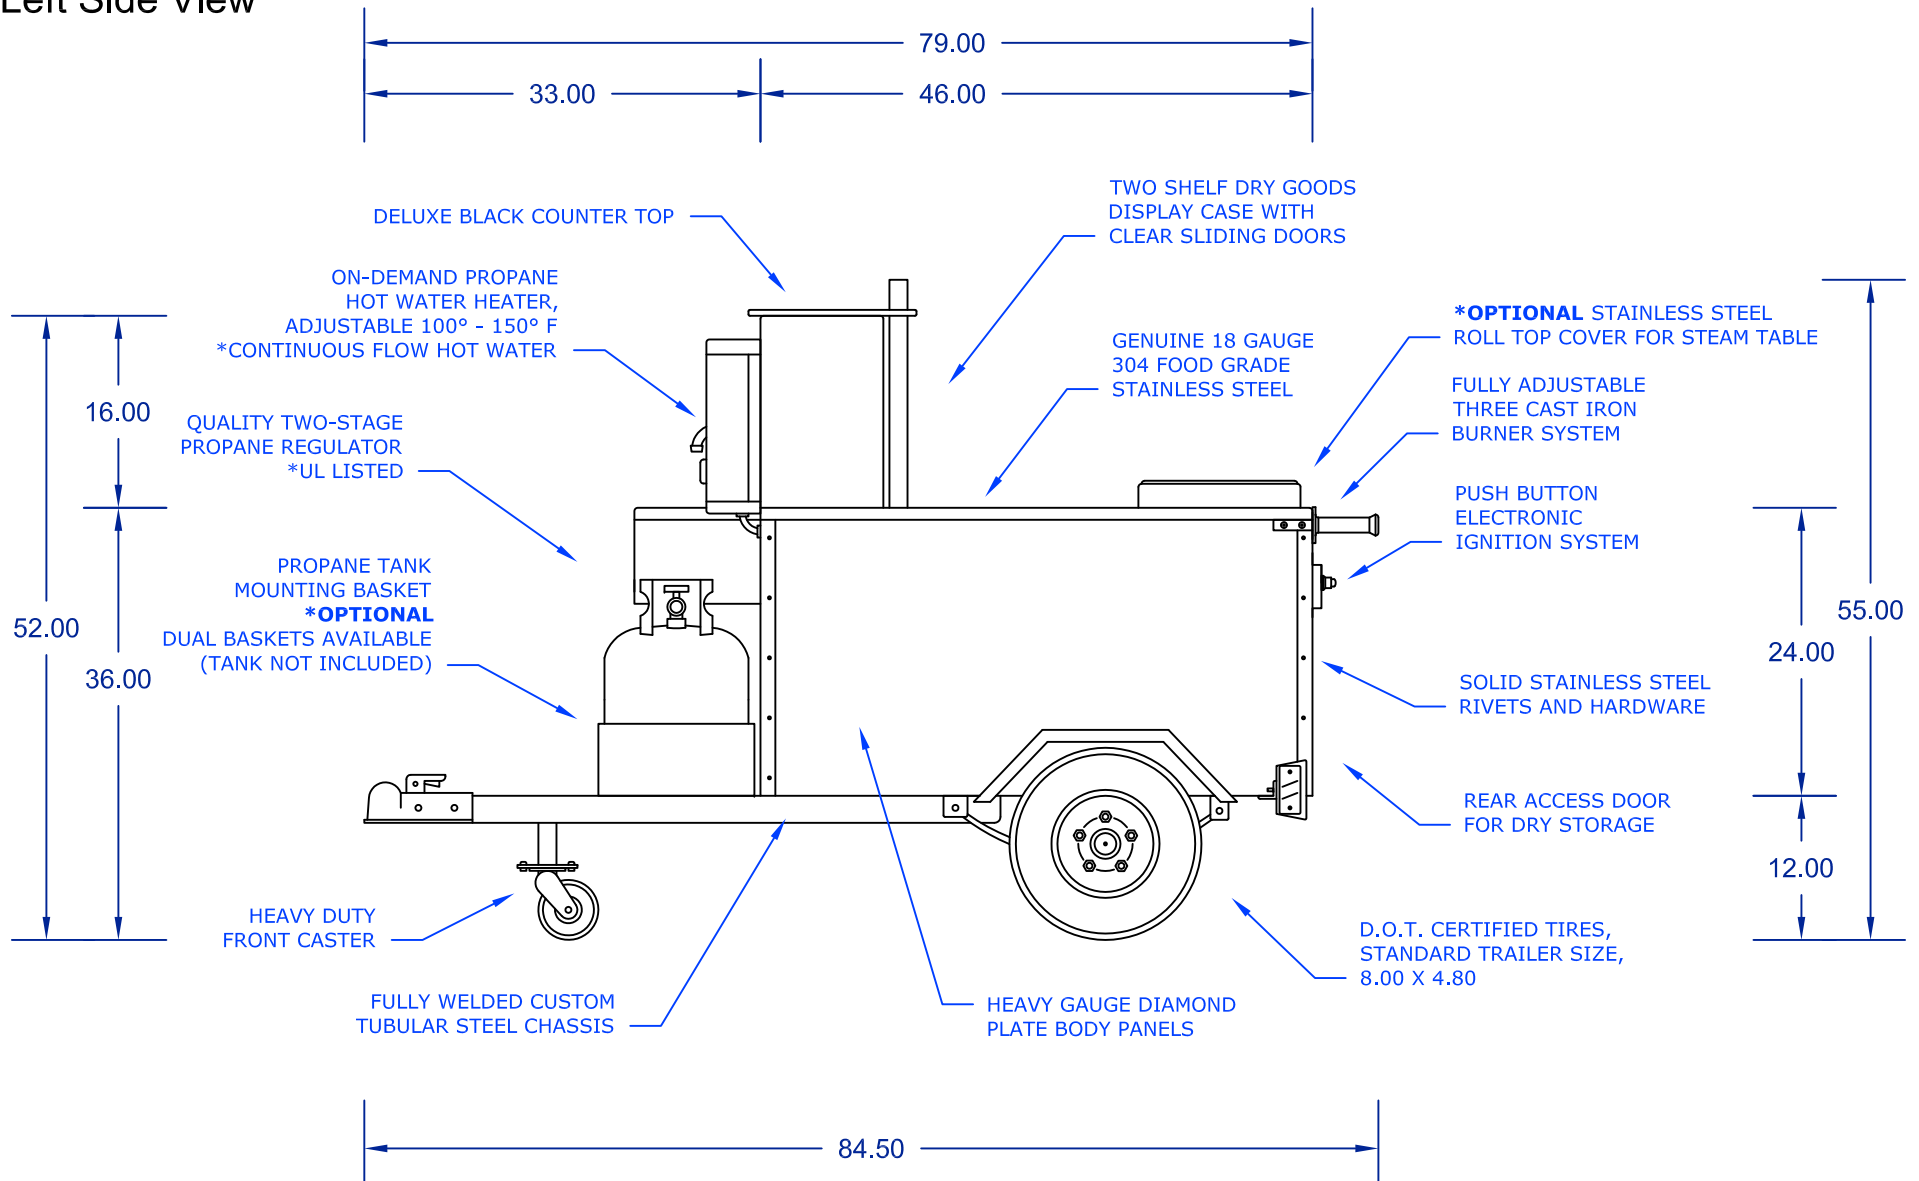

Home of the Ez-Lease - Call Today! **1.800.408.1802**

Right Side View

The Ventura Hot Dog Cart

DreamMaker HOT DOG CARTS

Model: VENTURA-ST

Home of the Ez-Lease - Call Today! **1.800.408.1802**

Left Side View

Rear View

Front View