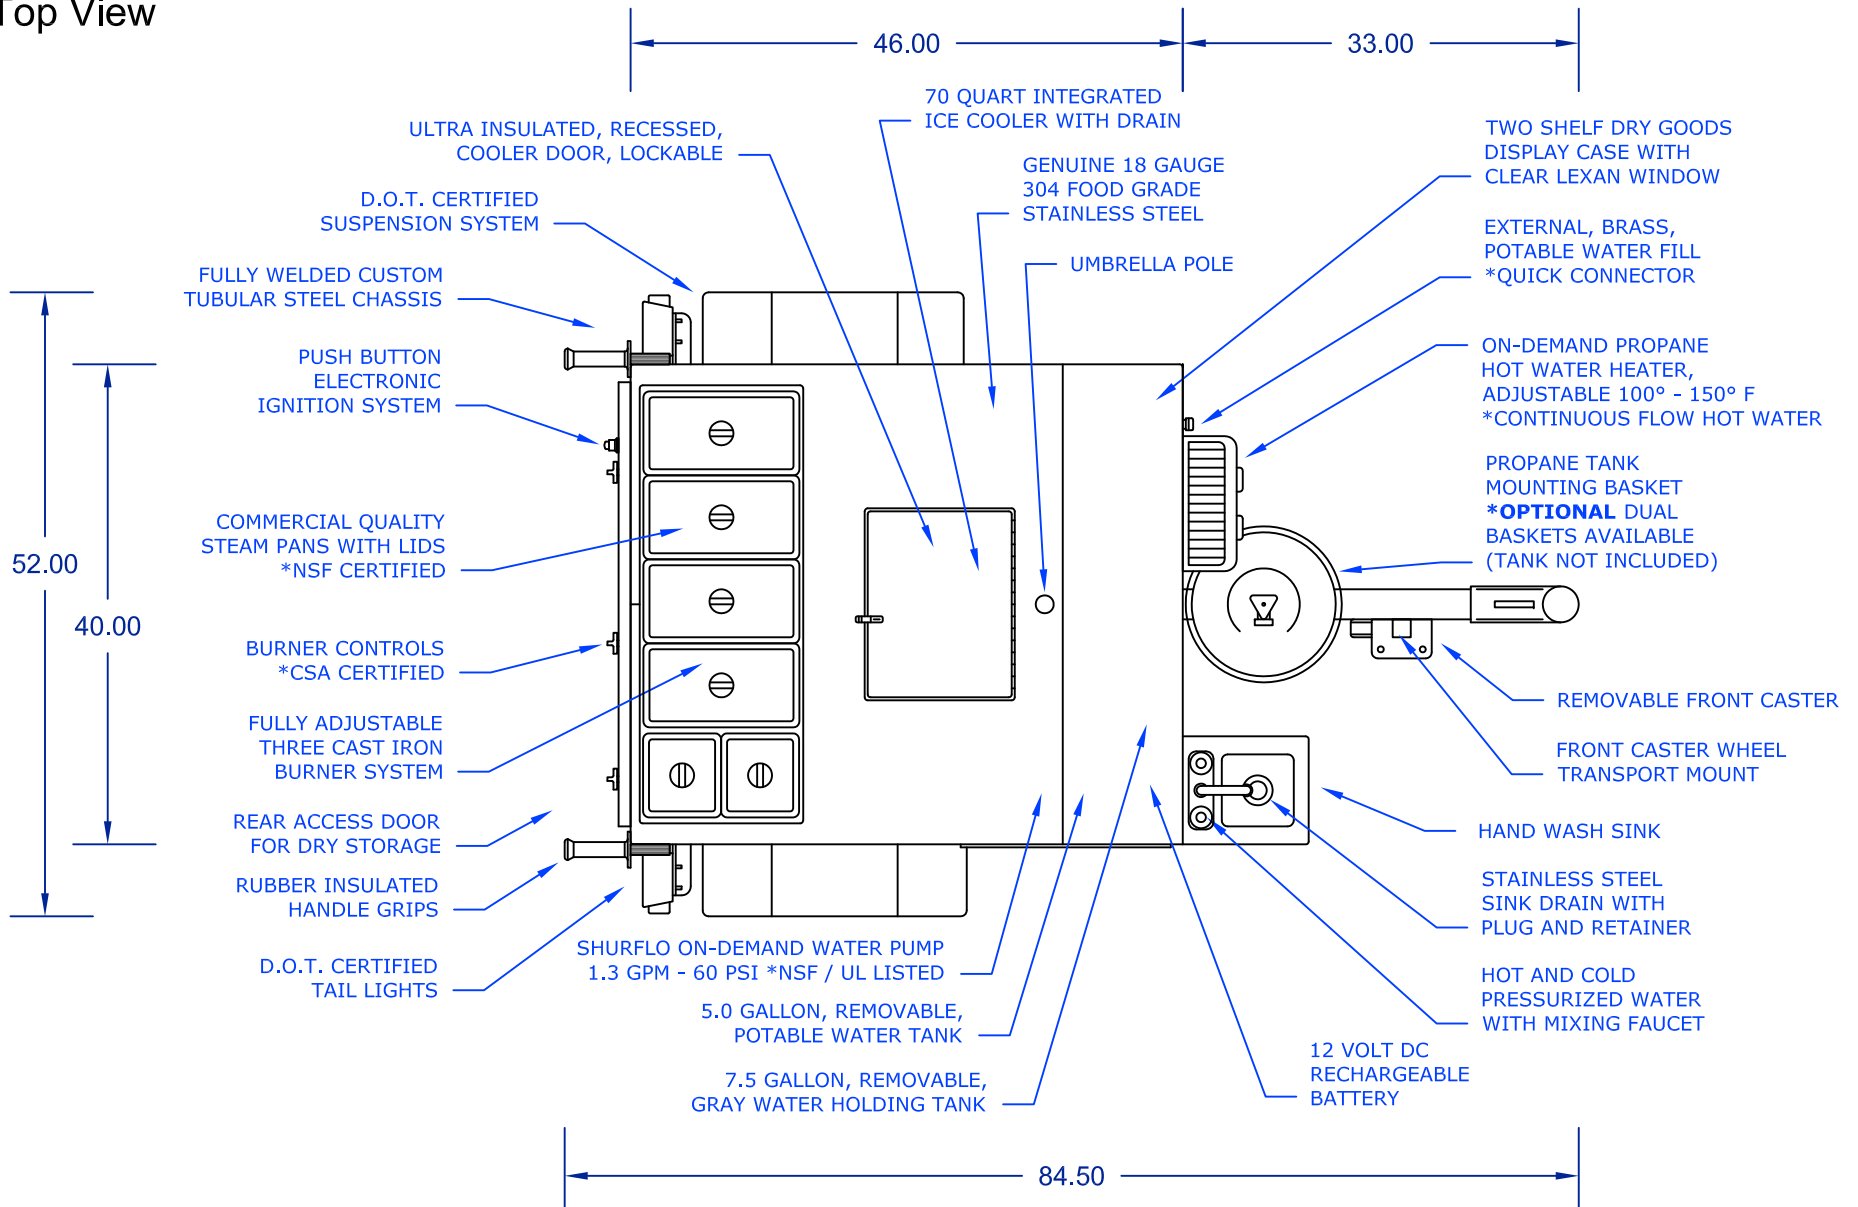

The Ventura Hot Dog Cart

Model: VENTURA-ST

DreamMaker HOT DOG CARTS

Home of the Ez-Lease - Call Today! **1.800.408.1802**

Top View