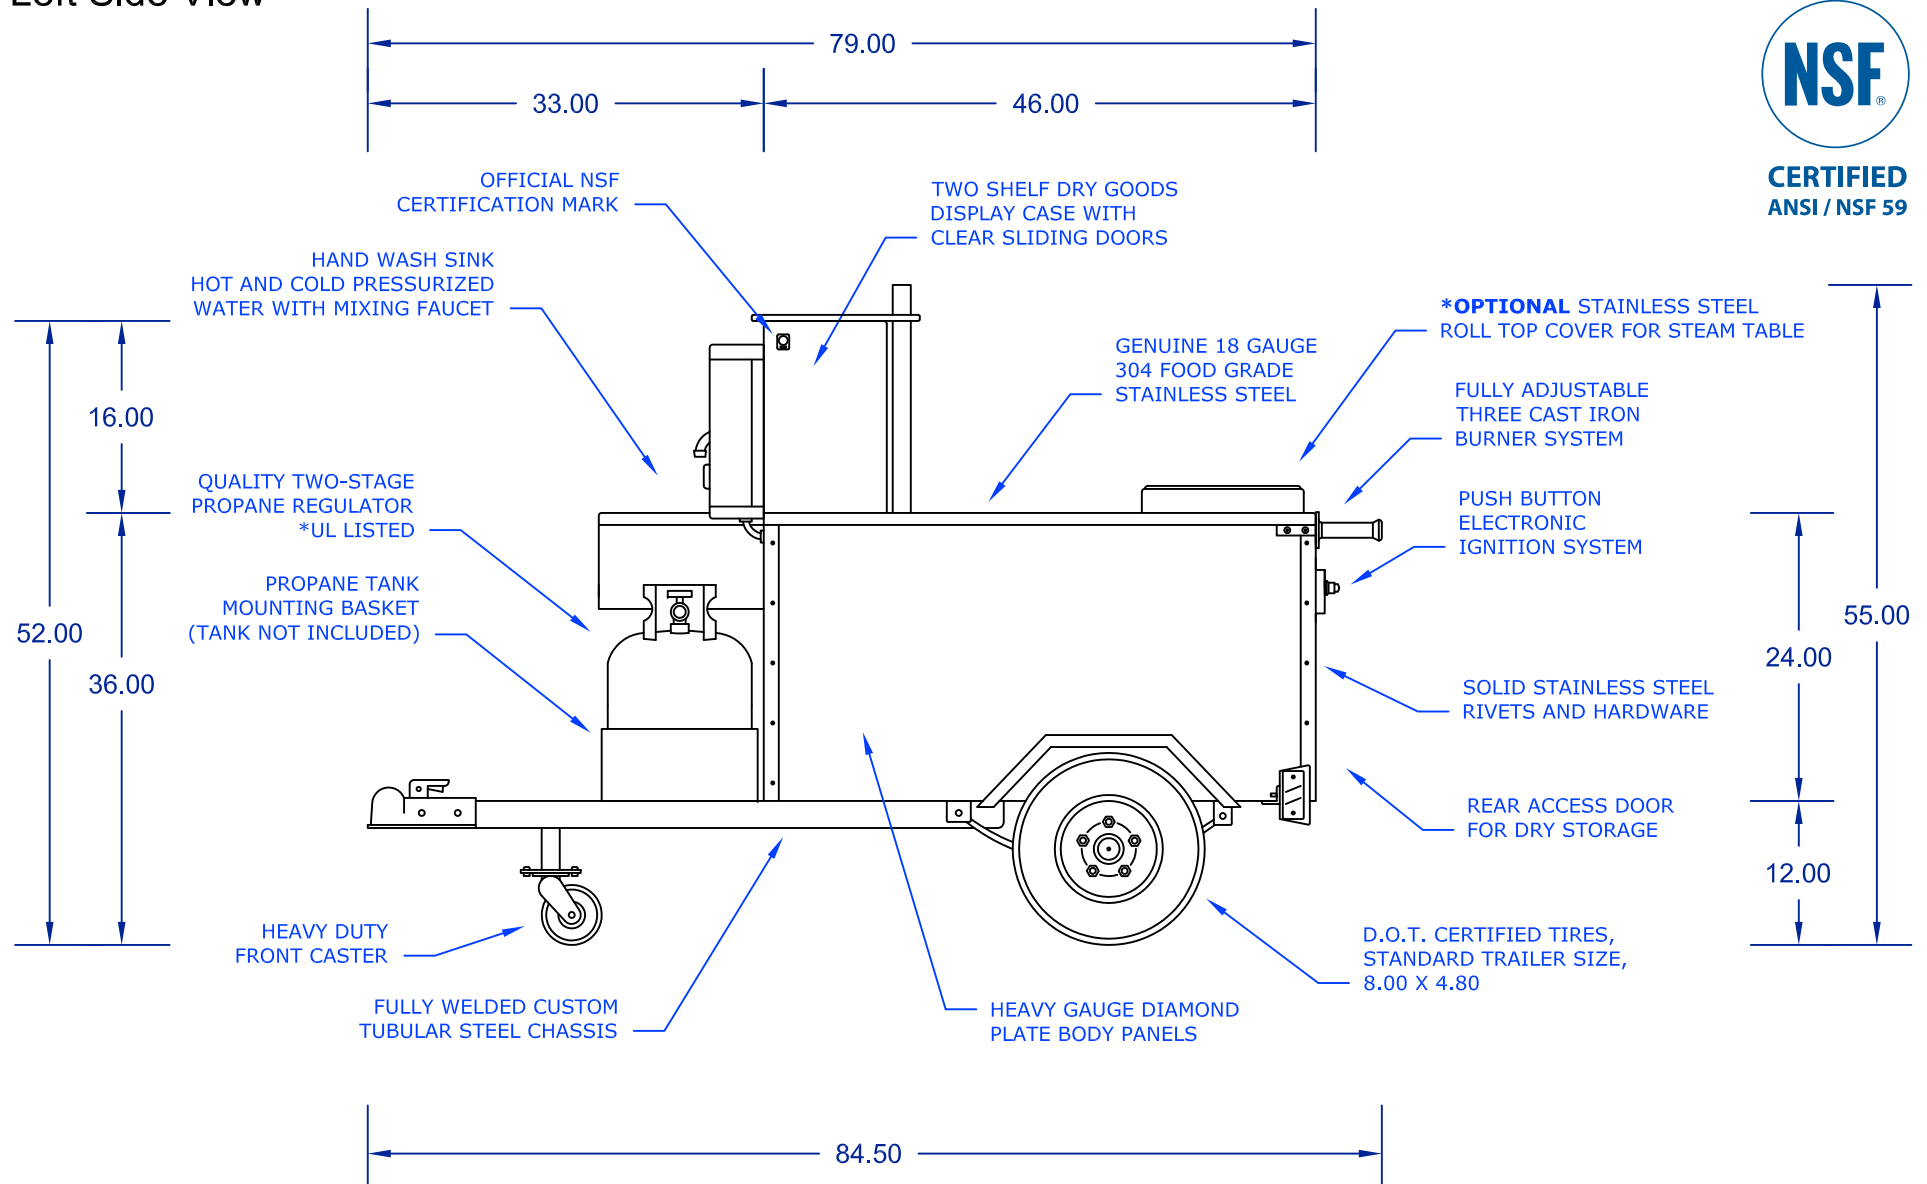

# The Ventura Hot Dog Cart

# DreamMaker HOT DOG CARTS

Model: VENTURA-10 ANSI / NSF 59

Home of the Ez-Lease - Call Today! **1.800.408.1802**

## Left Side View

DreamMakerHotDogCarts.com

Specifications subject to change without notice.  
Call to verify critical specifications if required.