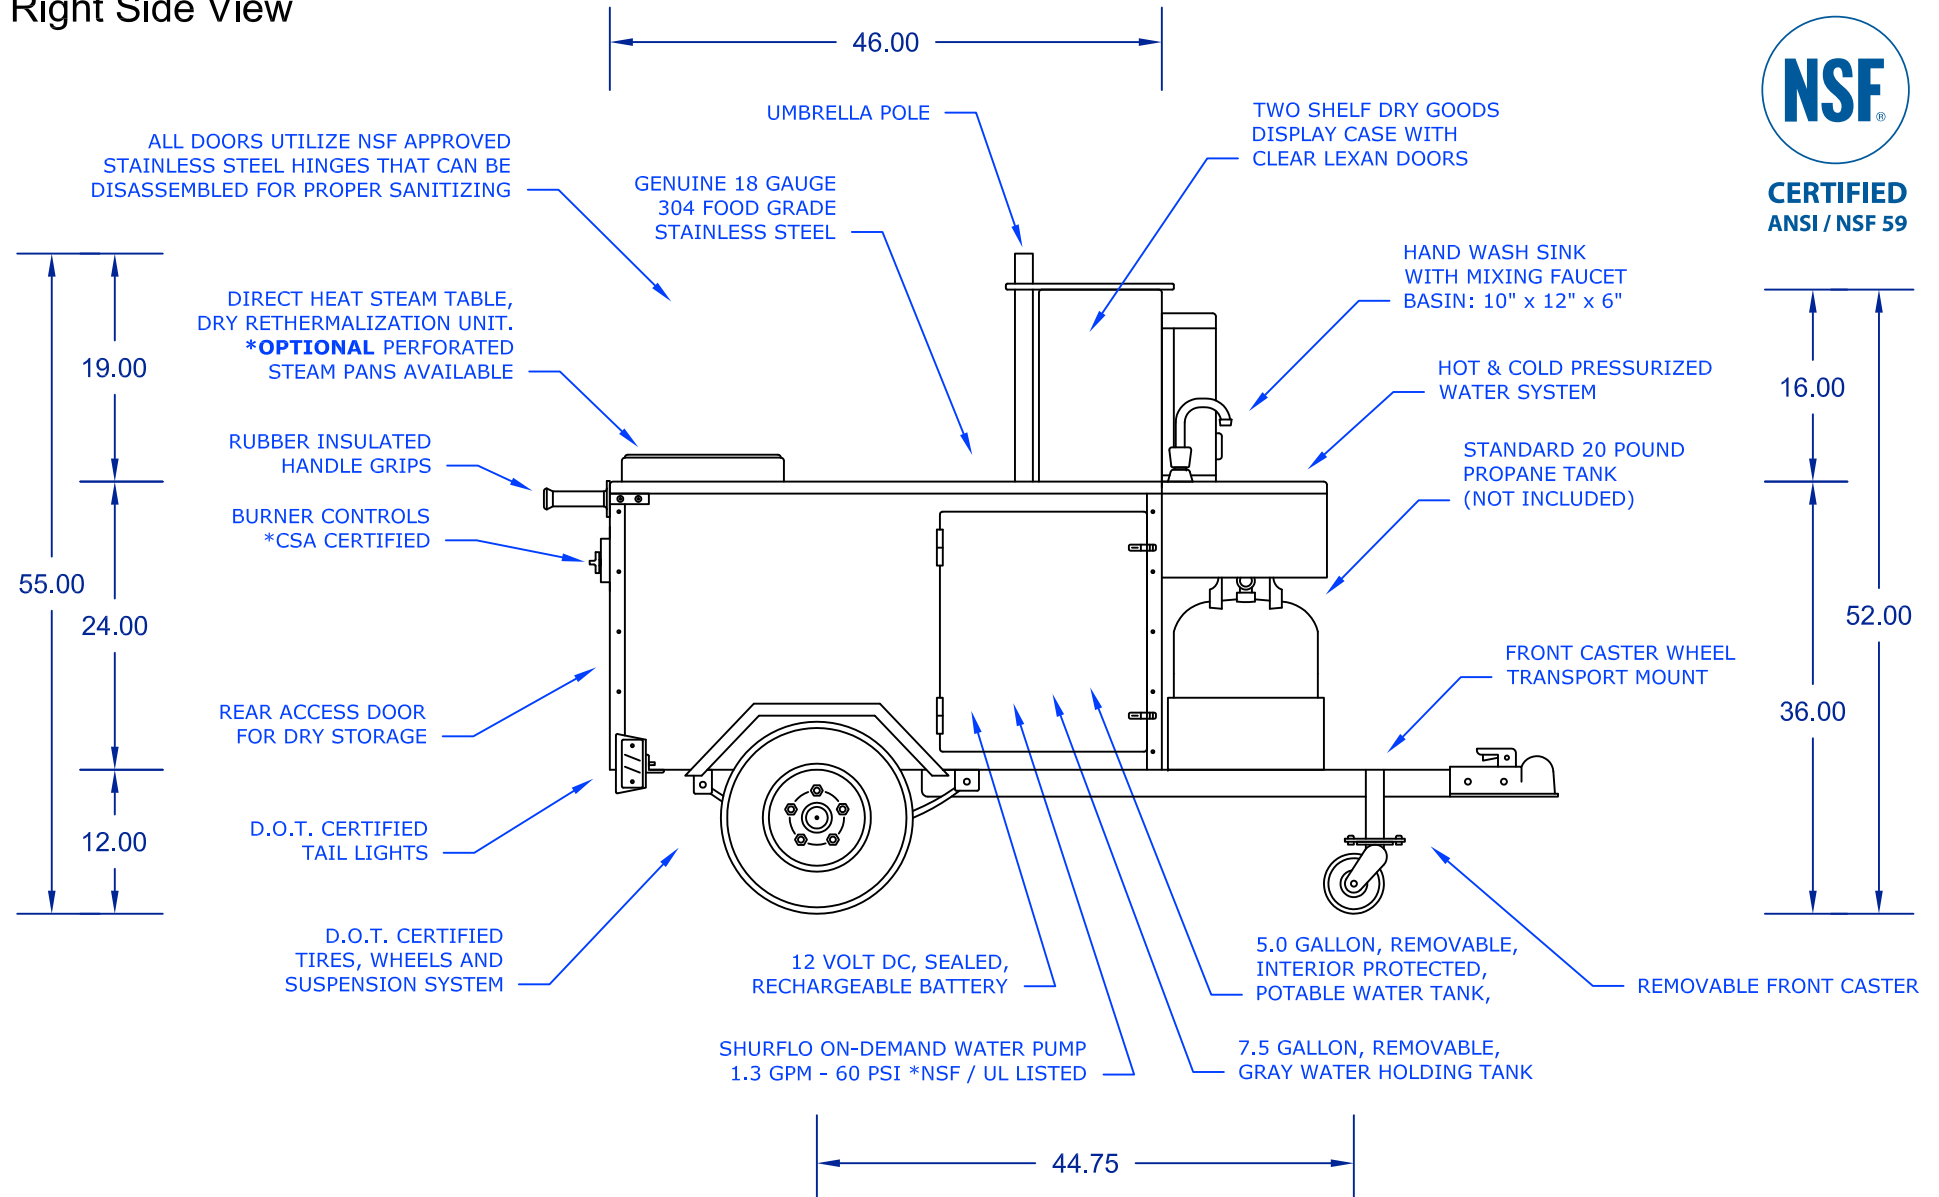

# The Ventura Hot Dog Cart

# DreamMaker HOT DOG CARTS

Model: VENTURA-10 ANSI / NSF 59

Home of the Ez-Lease - Call Today! **1.800.408.1802**

## Right Side View

**CERTIFIED**  
ANSI / NSF 59